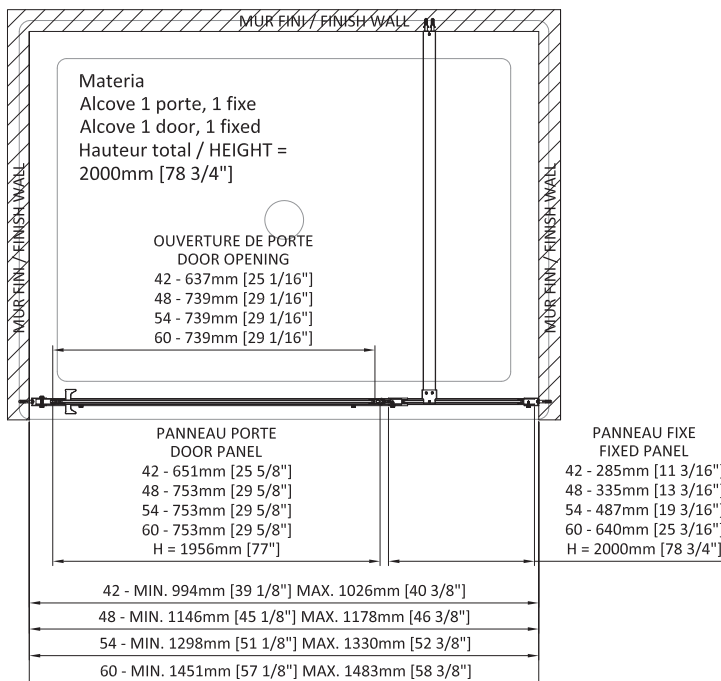

# MATERIA

SHOWER DOOR  
ALCOVE 1 DOOR, 1 FIXED

Door 42" : DMT4200ASTA76  
Box #1  
82" x 28 3/4" x 3", 62 lbs  
Box #2  
81 3/4" x 14" x 3", 24 lbs

Door 54" : DMT5400ASTA76  
Box #1  
81 1/2" x 32 1/2" x 3", 69 lbs  
Box #2  
82" x 22 1/4" x 3", 38 lbs

Door 48" : DMT4800ASTA76  
Box #1  
81 1/2" x 32 1/2" x 3", 69 lbs  
Box #2  
82" x 16" x 3", 29 lbs

Door 60" : DMT6000ASTA76  
Box #1  
81 1/2" x 32 1/2" x 3", 69 lbs  
Box #2  
82" x 28" x 3", 50 lbs

Total number of boxes: 2

- Black framed aluminium door
- Aluminium threshold with sealing gasket
- 180° interior and exterior opening
- Very large door opening
- Interior and exterior opening
- Minimalist interior and exterior double handle
- Magnetic door closing
- Support bar for fixed panel
- Interchangeable door and fixed panel
- Height of 78 3/4" (2000mm)
- ZittaClean stain resistant glass treatment
- Reversible left or right
- Tempered glass door and panel of 6mm
- Pivots guaranteed for life
- Vertical seals
- Safe tempered glass with polished edges
- Adjustment of the door panel level by the pivot
- Adjustment of the fixed panel level by the wall extrusion (1" - 25mm)
- Finishing caps on extrusions