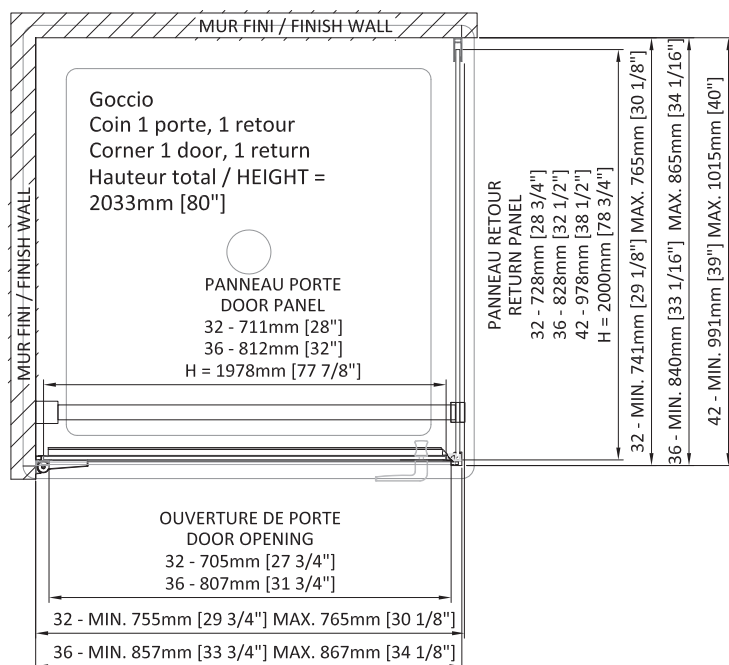

Our Goccio collection presents an established concept with an innovative twist. The conventional door provides a wide opening while our unique hinges and conception allow for flexibility of adjustment and a watertight fit. The lack of visible hardware and the clean lines of the minimalist structure add a classic and contemporary element to your bathroom interior.

GOCCIO

SHOWER DOOR CORNER 1 DOOR, 1 RETURN

Door 32" Gauche : DGC3200ASTG21
 Door 32" Droite : DGC3200ASTH21
 Box #1 80 1/8" x 29 3/8" x 3"
 2035mm x 745mm x 75mm
 75 lb (34 kg)
 Return 32" : DGC3200PSTX21
 Box #2 85 1/8" x 29 3/8" x 3"
 2060mm x 820mm x 50mm
 79.4 lb (35 kg)
 Door 36" Gauche : DGC3600ASTG21
 Door 36" Droite : DGC3600ASTH21
 Box #1 80 1/8" x 33 1/2" x 3"
 2035mm x 850mm x 75mm
 84 lb (38kg)

Return 36" : DGC3600PSTX21
 Box #2 85 1/8" x 36 1/4" x 2"
 2160mm x 920mm x 50mm
 88.2 lb (39 kg)
 Return 42" : DGC4200PSTX21
 Box #2 85 1/8" x 42 1/8" x 2"
 2160mm x 1070mm x 50mm
 88.2 lb (39 kg)

Total number of boxes : 2

- Very large door opening
- Exterior opening
- Reversible left or right
- Height of 80" (2033mm)
- Interior and exterior minimalist double handle in polished stainless-steel
- Fixed panel and door panel 8mm
- ZittaClean stain resistant glass treatment
- Hinges guaranteed for life
- Magnetic closing
- Fixed panel secured with a squeeze gasket
- Finishing caps on extrusions
- Aluminium threshold with sealing gasket
- Double vertical seals
- Safe tempered glass with polished edges
- Level adjustment with wall hinges (1/2" - 12mm)
- Adjustment of the fixed panel level by the wall extrusion (1" - 25mm)
- Support bar for fixed and return panels