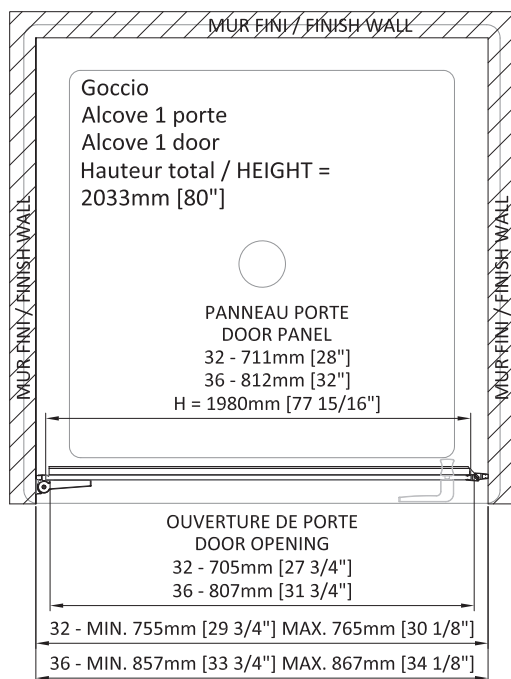

Our Goccio collection presents an established concept with an innovative twist. The conventional door provides a wide opening while our unique hinges and conception allow for flexibility of adjustment and a watertight fit. The lack of visible hardware and the clean lines of the minimalist structure add a classic and contemporary element to your bathroom interior.

GOCCIO

SHOWER DOOR ALCOVE 1 DOOR

Door 32" Gauche : DGC3200ASTG21
 Door 32" Droite : DGC3200ASTH21
 Box #1
 80 1/8" x 29 3/8" x 3
 2035mm x 745mm x 75mm
 75 lb (34 kg)

Door 36" Gauche : DGC3600ASTG21
 Door 36" Droite : DGC3600ASTH21
 Box #1
 80 1/8" x 33 1/25" x 3
 2035mm x 850mm x 75mm
 84.1 lb (38kg)

Total number of box : 1

- Very large door opening
- Exterior opening
- Reversible left or right
- Height of 80" (2033mm)
- Interior and exterior minimalist double handle in polished stainless-steel
- Fixed panel and door panel 8mm
- ZittaClean stain resistant glass treatment
- Hinges guaranteed for life
- Magnetic closing
- Fixed panel secured with a squeeze gasket
- Finishing caps on extrusions
- Aluminium threshold with sealing gasket
- Double vertical seals
- Safe tempered glass with polished edges
- Level adjustment with wall hinges (1/2" - 12mm)
- Adjustment of the fixed panel level by the wall extrusion (1" - 25mm)
- Support bar for fixed and return panels