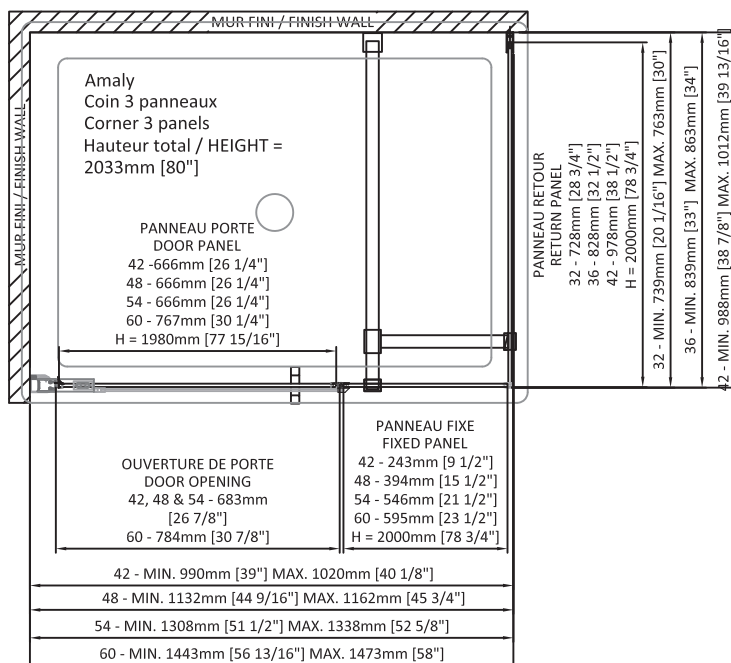

## SHOWER DOOR CORNER 1 DOOR, 1 FIXED, 1 RETURN

Door 42" : DAA4200ASTA21  
 BOx #1 80 7/8" x 30 1/2" x 2", 77.16 lb  
 Box #2 80 7/8" x 14 5/8" x 1 3/8" 28.7 lb

Box #2 80 7/8" x 28 1/2" x 1 3/8", 63 lb

Door 48" : DAA4800ASTA21  
 Box #1 80 7/8" x 30 1/2" x 2", 77.16 lb  
 Box #2 80 7/8" x 20 3/4" x 1 3/8", 44 lb

Return 32" : DAA3200PSTX21  
 Box #3 85 1/8" x 32 1/4" x 2", 79.37 lb

Return 36" : DAA3600PSTX21  
 Box #3 85 1/8" x 36 1/4" x 2", 88.18 lb

Return 42" : DAA4200PSTX21  
 Box #3 85 1/8" x 42 1/8" x 2", 101.41 lb

Door 54" : DAA5400ASTA21  
 Box #1 80 7/8" x 30 1/2" x 2", 77.16 lb  
 Box #2 80 7/8" x 26 5/8" x 1 3/8", 50 lb

Total number of boxes : 3

Door 60" : DAA6000ASTA21  
 Box #1 80 7/8" x 34 1/2" x 2", 92.59 lb

- Very large door opening
- 180° interior and exterior opening
- Reversible left or right
- Height of 80" (2033mm)
- Long interior and exterior double handle in polished stainless-steel
- Fixed panel and door panel 8mm
- ZittaClean stain resistant glass treatment
- Pivots rolling guaranteed for life
- Magnetic closing
- Automatic closing and locking at 90°
- Fixed panel secured with a squeeze gasket
- Finishing caps on extrusions
- Aluminium threshold with sealing gasket
- Double vertical seals
- Safe tempered glass with polished edges
- Adjustment of the fixed panel level by the wall extrusion (1" - 25mm)
- Adjustment of the door panel level by the pivot
- Towel warmer option
- Glass shelf option