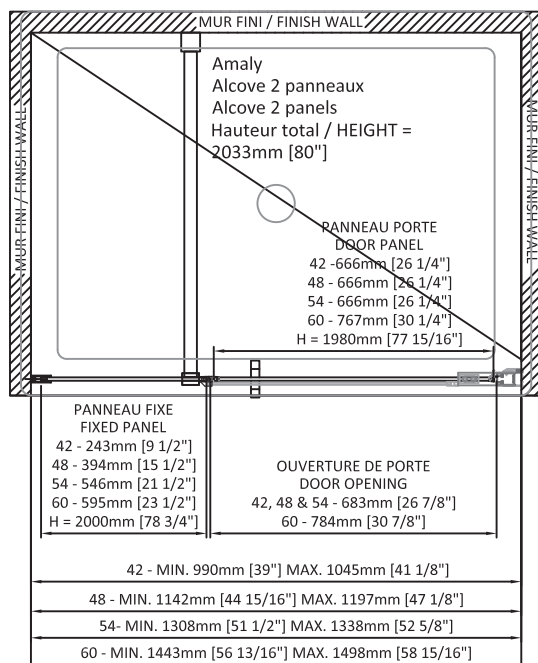

The Amaly brings you an elegant minimalist design with edge. The uncluttered industrial chic look fits perfectly with a modern interior or adds an interesting design element to a more modest one. The beautifully oversized handle can be placed either closer to the top of the door or the bottom, altering the look from edgy to contemporary. The large door provides a big opening and can pivot on the inside as well as the outside, giving you freedom to move as you wish.

Door 42" : DAA4200ASTA21 Box #1 80 7/8" x 30 1/2" x 2", 77.16 lb Box #2 80 7/8" x 14 5/8" x 1 3/8", 28.66 lb	Box #2 80 7/8" x 26 5/8" x 1 3/8", 50.71 lb Door 60" : DAA6000ASTA21 Box #1 80 7/8" x 34 1/2" x 2", 92.59 lb Box #2 80 7/8" x 28 1/2" x 1 3/8", 62.83 lb
Door 48" : DAA4800ASTA21 Box #1 80 7/8" x 30 1/2" x 2", 77.16 lb Box #2 80 7/8" x 20 3/4" x 1 3/8", 44.09 lb	Total number of boxes : 2
Door 54" : DAA5400ASTA21 Box #1 80 7/8" x 30 1/2" x 2", 77.16 lb	

AMALY

SHOWER DOOR
ALCOVE 1 DOOR, 1 FIXED

- Very large door opening
- 180° interior and exterior opening
- Reversible left or right
- Height of 80" (2033mm)
- Long interior and exterior double handle in polished stainless-steel
- Fixed panel and door panel 8mm
- ZittaClean stain resistant glass treatment
- Pivots rolling guaranteed for life
- Magnetic closing
- Automatic closing and locking at 90°
- Fixed panel secured with a squeeze gasket
- Finishing caps on extrusions
- Aluminium threshold with sealing gasket
- Double vertical seals
- Safe tempered glass with polished edges
- Adjustment of the fixed panel level by the wall extrusion (1" - 25mm)
- Adjustment of the door panel level by the pivot
- Towel warmer option
- Glass shelf option