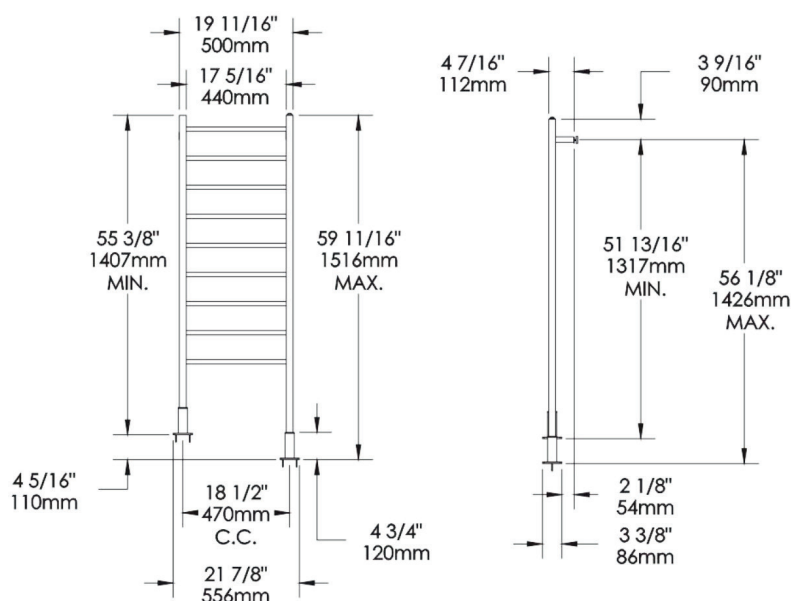

Without shelf: AS00392
 Box #1
 56 3/4" x 21" x 2 1/2", 15.2lbs
 1441mm x 533mm x 65mm, 6.9kg

With shelf : AS00422
 Box #1
 56 3/4" x 21" x 2 1/2", 15.2lbs
 1441mm x 533mm x 65mm, 6.9kg
 Box #2
 22 1/2" x 7" x 2 3/4", 5.2lbs
 572mm x 178mm x 70mm, 2.4kg

TOWEL WARMER

WITH OR WITHOUT INTERIOR SHELF

Total number of box : 1 - 2

COMPATIBLE SHOWERS : AMALY, BELLINI, GOCCIO, PURE, PIAZZA, QUADRO, SLIM & VAGUE

- Antibacterial stainless-steel construction
- Comfort of a hot towel
- Maximize functions of a little used space
- Proximity to the shower door
- Option with interior shelf
- Heats from 40° C to 50° C
- Control with timer suggested
- Installation on return panel
- Adjustable legs for installation with or without base
- Installation on a GFI line
- 110V power supply through the floor
- Only uses 105 Watts

** See towel shelf specification sheet for dimensions & features.

** See individual specification sheets of compatible showers for dimensions & features.

The dimensions are subject to manufacturer's tolerance and may change without notice.