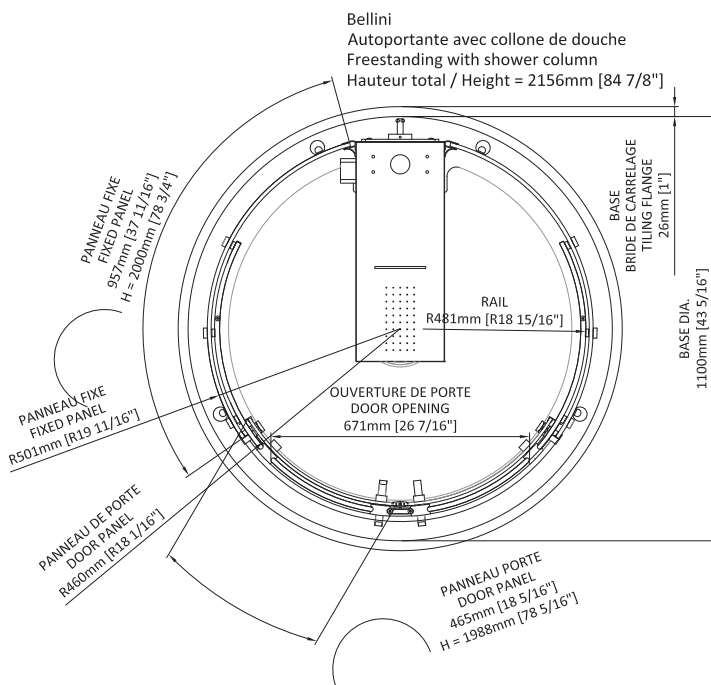

If you are looking for true innovation, the spectacular freestanding round shower will amaze you. The frameless circular structure adds a futuristic design element, bringing genuine originality to your bathroom decor. The Bellini freestanding shower has an exterior diameter of 43 1/4", which allows for a comfortable use. Complete with a built-in shower column, this collection offers you greater freedom of installation.

BELLINI

FREESTANDING SHOWER

Door 42" : DBL4242IRD21

Box #1

82 1/8" x 35 1/2" x 11", 140lbs
2086mm x 902mm x 279mm, 63.5kg

Box #2

82" x 35 3/8" x 10 3/4", 142lbs
2083mm x 899mm x 273mm, 64.4kg

Box #3

40 3/4" x 31 1/4" x 3 5/8", 15lbs
1035mm x 794mm x 86mm, 6.8kg

Shower column : AS00464

Box #1

84 1/2" x 10 1/2" x 9 1/4", 67lbs
2146mm x 267mm x 235mm, 30.4kg

Total number of box : 5

- 8mm tempered glass
- Glass with ZittaClean treatment
- Unlimited design possibilities
- Increased brightness
- 360° visibility
- Low threshold base with drain cover
- Door clip for easy cleaning
- Splash guard bottom threshold
- Magnetic seals
- Adjustment of rail and bearings
- Lifetime guaranteed bearings

The dimensions are subject to manufacturer's tolerance and may change without notice.

www.zitta.ca