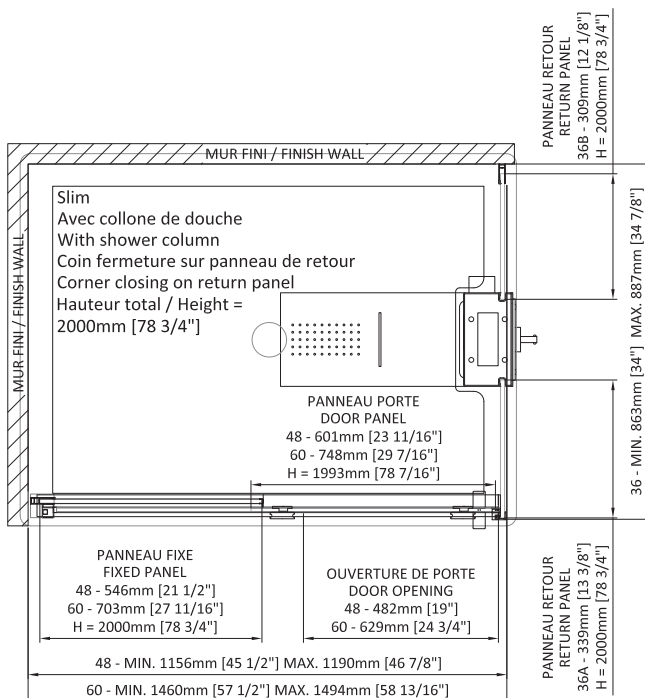

The beautifully sleek and sophisticated column offers a range of body jets, a waterfall, a rain shower head and a hand-held shower, all controlled by a thermostatic valve. To maximize functionality, the exterior of the column includes a plumbing access panel and features a mirror finish and a robe hook accessory. Every component and aesthetic elements have been carefully designed to create a stylish and functional shower column, thus delivering the ultimate showering experience.

SLIM

INTEGRATED SHOWER COLUMN

Door 48" : DSI4800ASTC21

Box #1
80 3/4" x 24 5/8" x 1 3/8", 44.1lbs
2050mm x 630mm x 35mm, 20kg
Box #2
80 7/8" x 23 1/4" x 2 5/8", 88.2lbs
2055mm x 590mm x 65mm, 40kg

Return 36" : DSI3600PSTX2B

Box #1
81 5/8" x 15 3/4" x 3 1/2", 78lbs
2073mm x 400mm x 89mm, 35.4kg

Total number of box : 5

Door 60" : DSI6000ASTC21

Box #1
80 3/4" x 31" x 1 3/8", 55.1lbs
2050mm x 785mm x 35mm, 25kg
Box #2
80 7/8" x 29 1/8" x 2 5/8", 103.6lbs
2055mm x 740mm x 65mm, 47kg

- Made of stainless-steel with anti-stain care finish
- Exterior and interior mirror
- Exterior hook
- Shelf with guard rail
- Shower base configuration for right and left
- Easy installation
- Freestanding installation
- Allows door installation on exterior wall
- Access to internal components
- Maximise the use of space
- Independent or simultaneous use of each of the water functions
- Chrome volume controls easy to access
- Volume controls identified
- Rainshower, waterfall, body jets and handshower functions
- Thermostatic valve 1/2"