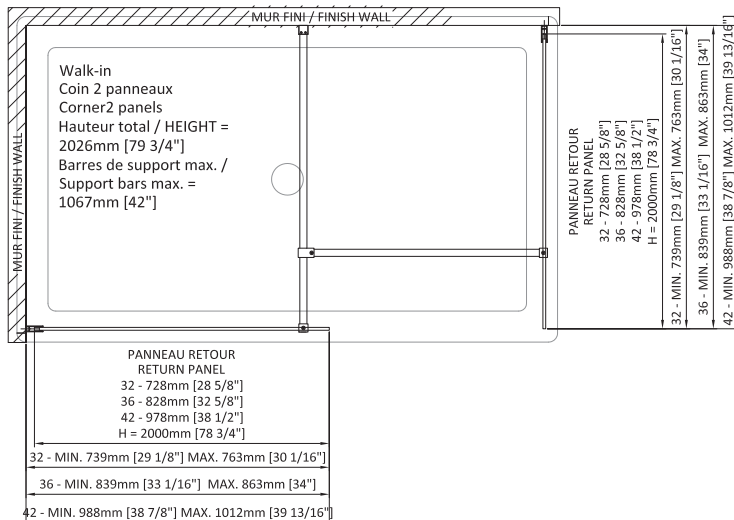

WALK IN

CORNER 1 FIXED, 1 RETURN

Door 32" : DWL3200STX21
 Box #1 :
 81" x 31" x 2 1/2", 75.8 lbs
 Box #2 :
 81" x 31" x 2 1/2", 78 lbs

Door 42" : DWL4200STX21
 Box #1 :
 81 1/4" x 40 3/4" x 2 3/4", 97.8 lbs
 Box #2 :
 81 1/4" x 40 3/4" x 2 3/4", 100 lbs

Door 36" : DWL3600STX21
 Box #1 :
 81 3/4" x 35" x 2 3/4", 83.8 lbs
 Box #2 :
 81 3/4" x 35" x 2 3/4", 86 lbs

Total number of box: 1

- Walk-in system
- Large fixed panel
- Large natural opening
- Minimal hardware
- Chrome hardware
- Easy to clean
- Total height of 79 3/4" (2026mm)
- 8 mm tempered glass
- ZittaClean stain resistant glass treatment
- Adjustment of the fixed panel (1" - 25mm)
- Inox support bar of 42"
- Installed with squeeze gasket
- Reversible pabel right and left
- Finishing caps on extrusions