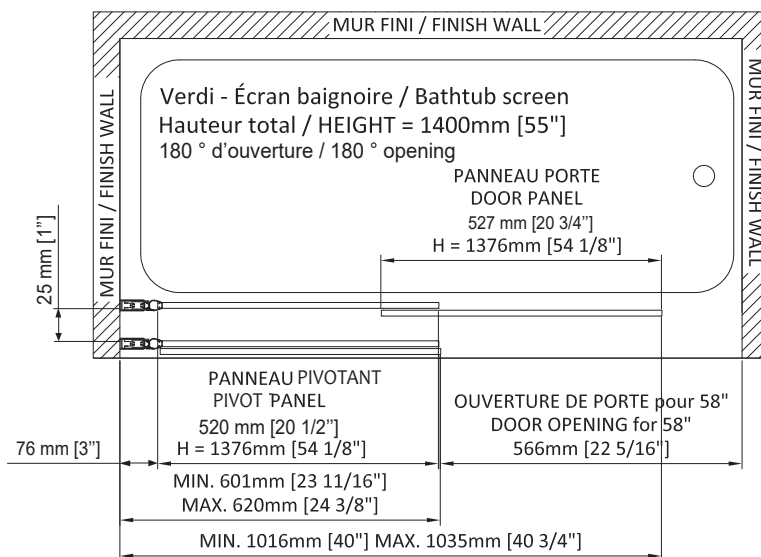

One of a kind, the versatility of the Verdi will surprise you. It is the only bathtub screen on the market with both a sliding rail and pivot system, which facilitates access to the faucets. The sleek and simple look of the track with hidden rollers, lets you easily situate the Verdi door in your bathroom design.

VERDI

BATHTUB SCREEN
1 DOOR, 1 FIXED

Bathtub screen 40" :
DVR4000ESTA21

Box #1 :
57 1/8" x 24 1/4" x 2 3/4"
1450 mm x 615 mm x 70mm
54,01 lbs (24,5 kg)

Total number of box : 1

- Pivoting and retractable bath screen
- Maximized opening
- Reversible installation
- ZittaClean stain resistant glass treatment
- 180° pivot
- Extends from 23" to 40"
- Provides access to the faucets
- 6 mm (1/4 po) tempered glass
- Adjustment of the wall extrusion and the fixed panel of 15mm – 5/8po
- Finishing cap
- Chrome hardware
- Self-centering gravity
- Seals