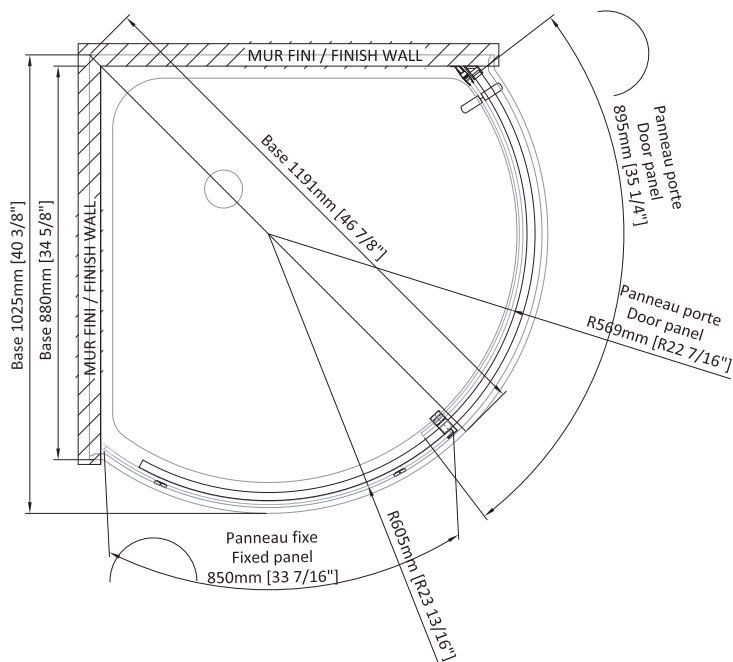

VAGUE

SHOWER DOOR CORNER ROUND 1 DOOR, 1 FIXED

Door 36" : Gauche
DVG3636NRDG21
Box #1 :
78 1/8" x 34 1/4" x 9 5/8", 160.5 lbs

Door 36" : Droite
DVG3636NRDH21
Box #1 :
78 1/8" x 34 1/4" x 9 5/8", 160.5 lbs

Total number of boxes : 2

Vague - Coin Ronde / Corner Round
Hauteur total / HEIGHT = 1900mm [74 3/4"]

- Large door opening
- Reversible left or right
- Height of 74 3/4" (1900mm)
- Interior and exterior double handle in polished stainless-steel
- Zitta clip opens for easy cleaning of the door
- Fixed panel and door panel 8mm
- ZittaClean stain resistant glass treatment
- Soft rolling guaranteed for life
- Magnetic closing
- Fixed panel secured with a squeeze gasket
- Finishing caps on extrusions
- Aluminium threshold with sealing gasket
- Door stop
- Anti-jump bearings keep the door on the rail
- Frictionless door sill guide
- Solid door bottom anchor
- Double vertical seals
- Safe tempered glass with polished edges
- Adjustment of the level of the top rail and adjustment of door panel level by the rollers
- Adjustment of the fixed panel level by the wall extrusion (1" – 25mm)
- Towel warmer and glass shelf option
- Shower column option