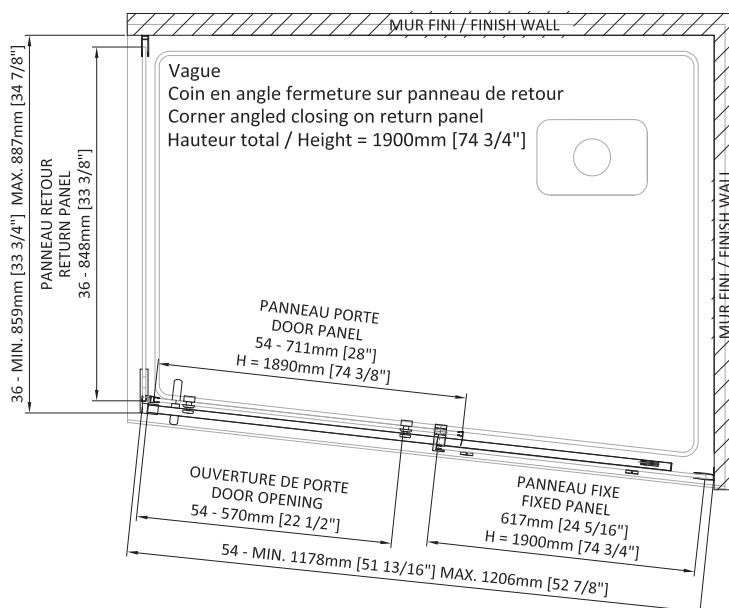

Ride the design wave with our Vague series! Because of its height, the Vague door easily adapts to architectural restrictions. The beautifully hidden track and simple door add sophistication to the design. You will be impressed by the selection of this collection.

VAGUE

SHOWER DOOR CORNER ANGLE 1 DOOR, 1 FIXED, 1 RETURN

Door 54" : DVG5400AANC21
 Box #1 :
 76 5/8" x 30 1/2" x 2 1/8", 74.96 lbs
 Box #2
 76 5/8" x 25 5/8" x 1 5/8", 57.32 lbs
 Box #3
 77" x 36" 2 1/8", 79.37 lbs

Total number of boxes : 3

- Large door opening
- Reversible left or right
- Height of 74 3/4" (1900mm)
- Interior and exterior double handle in polished stainless-steel
- Zitta clip opens for easy cleaning of the door
- Fixed panel and door panel 8mm
- ZittaClean stain resistant glass treatment
- Soft rolling guaranteed for life
- Magnetic closing
- Fixed panel secured with a squeeze gasket
- Finishing caps on extrusions
- Aluminium threshold with sealing gasket
- Door stop
- Anti-jump bearings keep the door on the rail
- Frictionless door sill guide
- Solid door bottom anchor
- Double vertical seals
- Safe tempered glass with polished edges
- Adjustment of the level of the top rail and adjustment of door panel level by the rollers
- Adjustment of the fixed panel level by the wall extrusion (1" – 25mm)
- Glass shelf option