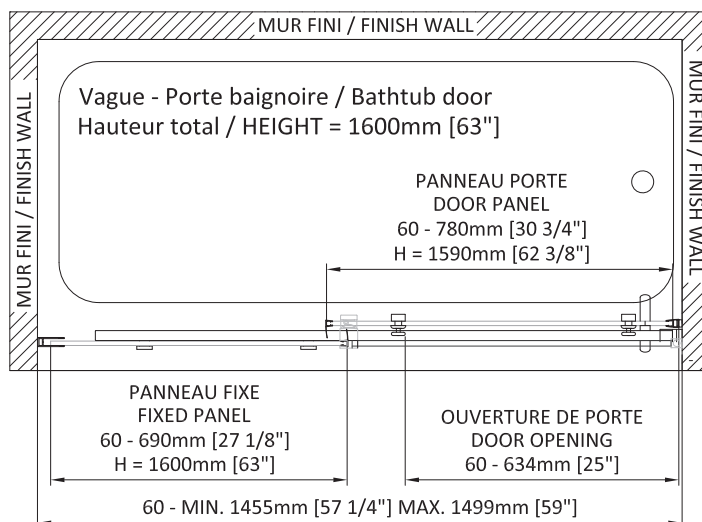

Ride the design wave with our Vague series! Because of its height, the Vague door easily adapts to architectural restrictions. The beautifully hidden track and simple door add sophistication to the design. You will be impressed by the selection of this collection.

VAGUE

BATHTUB DOOR
BATH 1 DOOR, 1 FIXED

Door 60", DVG6000BSTC21
Box #1
64 7/8" x 33 1/4" x 2 1/8"
1645 mm x 345 mm x 55 mm
70.55 lbs (32 kg)
Box #2
65 1/4" x 28 5/8" x 1 5/8"
1655 mm x 725 mm x 40 mm
52.91 lbs (24 kg)

Total number of boxes : 2

- Large door opening
- Reversible left or right
- Height of 63" (1600mm)
- Interior and exterior double handle in polished stainless-steel
- Zitta clip opens for easy cleaning of the door
- Fixed panel and door panel 8mm
- ZittaClean stain resistant glass treatment
- Soft rolling guaranteed for life
- Magnetic closing
- Fixed panel secured with a squeeze gasket
- Finishing caps on extrusions
- Aluminium threshold with sealing gasket
- Door stop
- Anti-jump bearings keep the door on the rail
- Frictionless door sill guide
- Double vertical seals
- Safe tempered glass with polished edges
- Adjustment of the level of the top rail and adjustment of door panel level by the rollers
- Adjustment of the fixed panel level by the wall extrusion (1" – 25mm)