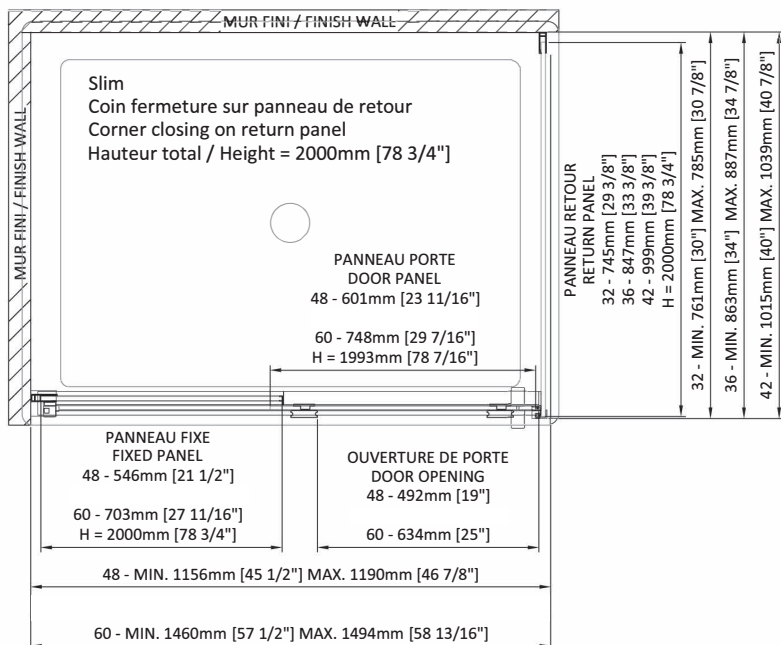

## SHOWER DOOR CORNER, 1 DOOR, 1 FIXED, 1 RETURN

Door 48" : DSI4800ASTC21  
Box #1 : 80 3/4" x 24 5/8" x 1 3/8"  
2050mm x 630mm x 35mm  
44.1 lbs (20 kg)  
Box #2 : 80 7/8" x 23 1/4" x 2 5/8"  
2055mm x 590 mm x 65mm  
88.18 lbs (40 kg)

Return 32" : DSI3200PSTX21  
Box #3 : 80 7/8" x 30 3/4" x 2"  
2055 mm x 780mm x 50mm  
81.57 lbs (37 kg)

Door 60" : DSI6000ASTC21  
Box #1 : 80 3/4" x 31" x 1 3/8"  
2050mm x 785mm x 35 mm  
55.1 lbs (25 kg)  
Box #2 80 7/8" x 29 1/8" x 2 5/8"  
2055mm x 740mm x 65mm  
103.6 lbs (47 kg)

Return 36" : DSI3600PSTX21  
Box #3 : 80 7/8" x 34 7/8" x 2"  
2055mm x 885mm x 50mm  
92.6 lbs (42 kg)

Return 42" : DSI4200PSTX21  
Box #3 : 80 7/8" x 40 3/4" x 2"  
2055mm x 1035mm x 50mm  
114.6 lbs (52 kg)

Total number of boxes : 3

- Large door opening
- Reversible left or right
- Height of 78 3/4" (2000mm)
- Interior and exterior double handle in polished stainless-steel
- Fixed panel 10mm and door panel 8mm
- ZittaClean stain resistant glass treatment
- Soft round rolling guaranteed for life
- Magnetic closing
- Fixed panel secured with a squeeze gasket
- Finishing caps on extrusions
- Aluminum threshold serves as a rail and waterproof protection
- Rollers at the bottom of the door panel
- Door panel outside the fixed panel
- Door stop at the bottom and the top
- Frictionless slim upper door sill guide in stainless-steel
- Double vertical seals
- Safe tempered glass with polished edges
- Adjustment of door panel level by the rollers
- Adjustment of the fixed panel level by the wall extrusion (1" – 25mm)
- Shower column option
- Towel warmer and glass shelf option