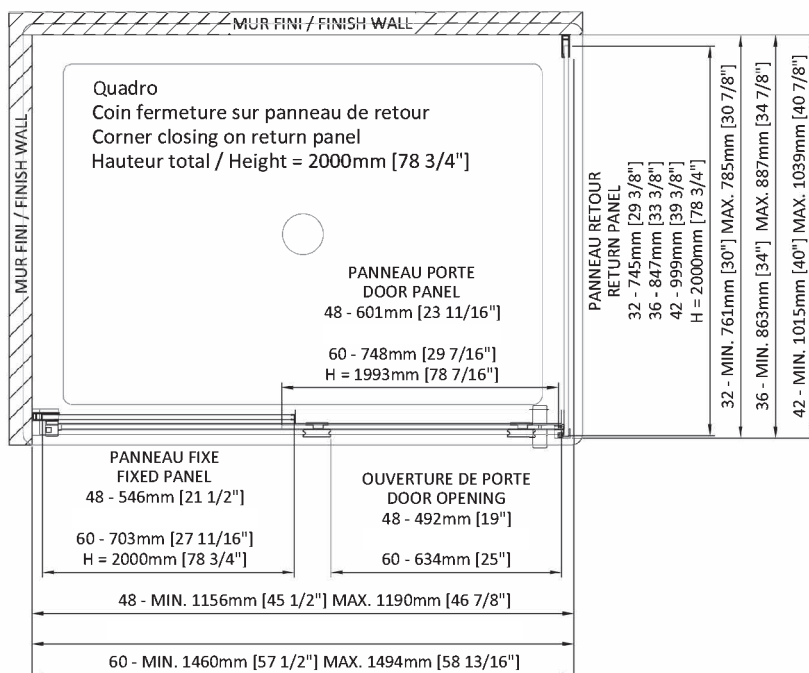

QUADRO

SHOWER DOOR
CORNER, 1 DOOR, 1 FIXED, 1 RETURN

Door 48" : DQA4800ASTC21
Box #1 : 80 3/4" x 24 7/8" x 1 3/8"
2050mm x 630mm x 35mm
44.1 lbs (20kg)
Box #2 : 80 7/8" x 23 1/4" x 1 3/8"
2055mm x 590mm x 65mm
88.2 lbs (40kg)

Return 32" : DQA3200PSTX21
Box #3 : 80 7/8" x 30 3/4" x 2"
2055mm x 780mm x 50mm
81.57 lbs (37kg)

Return 36" : DQA3600PSTX21
Box #3 : 80 7/8" x 30 3/4" x 2"
2055mm x 885mm x 50mm
92.6 lbs (42 kg)

Door 60" : DSI6000ASTC21
Box #1 : 80 3/4" x 31" x 1 3/8"
2050mm x 785mm x 35mm
55.1 lbs (25 kg)
Box #2 : 80 7/8" x 29 1/8" x 2 5/8"
2055mm x 740mm x 65mm
103.6 lbs (47 kg)

Return 42" : DQA4200PSTX21
Box #3 : 80 7/8" x 40 3/4" x 2"
2055mm x 1035mm x 50mm
114.64 lbs (52 kg)

Total number of boxes : 3

- Large door opening
- Reversible left or right
- Height of 78 3/4" (2000mm)
- Interior and exterior double handle in polished stainless-steel
- Fixed panel 10mm and door panel 8mm
- ZittaClean stain resistant glass treatment
- Soft square rolling guaranteed for life
- Magnetic closing
- Fixed panel secured with a squeeze gasket
- Finishing caps on extrusions
- Aluminum threshold serves as a rail and waterproof protection
- Rollers at the bottom of the door panel
- Door panel outside the fixed panel
- Door stop at the bottom and the top
- Frictionless slim upper door sill guide in stainless-steel
- Solid door bottom anchor
- Double vertical seals
- Safe tempered glass with polished edges
- Adjustment of door panel level by the rollers
- Adjustment of the fixed panel level by the wall extrusion (1" - 25mm)
- Shower column option
- Towel warmer and glass shelf option