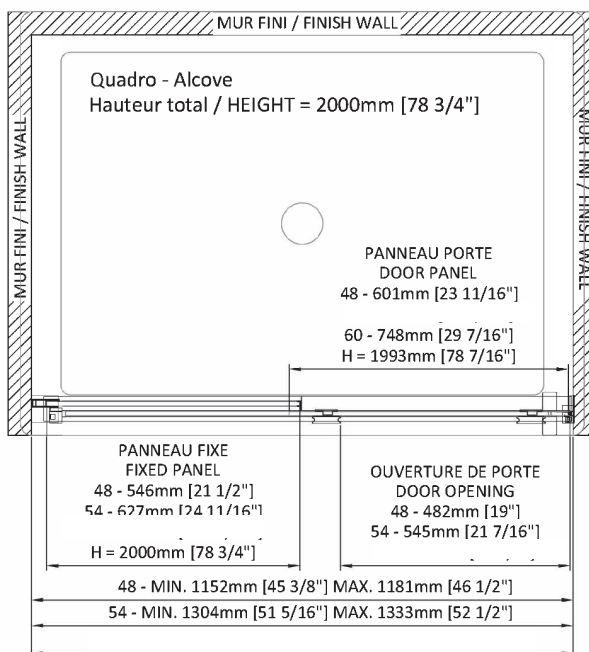

# QUADRO

## SHOWER DOOR ALCOVE 1 DOOR, 1 FIXED

Door 48" : DSI4800ASTC21  
Box #1 80 3/4" x 24 7/8" x 1 3/8"  
2050mm x 630mm x 35mm  
44.1 lbs (20kg)  
Box #2 80 7/8" x 23 1/4" x 2 5/8"  
2055mm x 590mm x 65mm  
88.2lbs (40kg)

Door 60" : DSI6000ASTC21  
Box #1 80 3/4" x 31" x 1 3/8"  
2050mm x 785mm x 35mm  
55.1 lbs (25kg)  
Box #2 80 7/8" x 29 1/8" x 2 5/8"  
2055mm x 740mm x 65mm  
103.6 lbs (47kg)

Total number of boxes : 2

- Large door opening
- Reversible left or right
- Height of 78 3/4" (2000mm)
- Interior and exterior double handle in polished stainless-steel
- Fixed panel 10mm and door panel 8mm
- ZittaClean stain resistant glass treatment
- Soft square rolling guaranteed for life
- Magnetic closing
- Fixed panel secured with a squeeze gasket
- Finishing caps on extrusions
- Aluminum threshold serves as a rail and waterproof protection
- Rollers at the bottom of the door panel
- Door panel outside the fixed panel
- Door stop at the bottom and the top
- Frictionless slim upper door sill guide in stainless-steel
- Double vertical seals
- Safe tempered glass with polished edges
- Adjustment of door panel level by the rollers
- Adjustment of the fixed panel level by the wall extrusion (1" - 25mm)