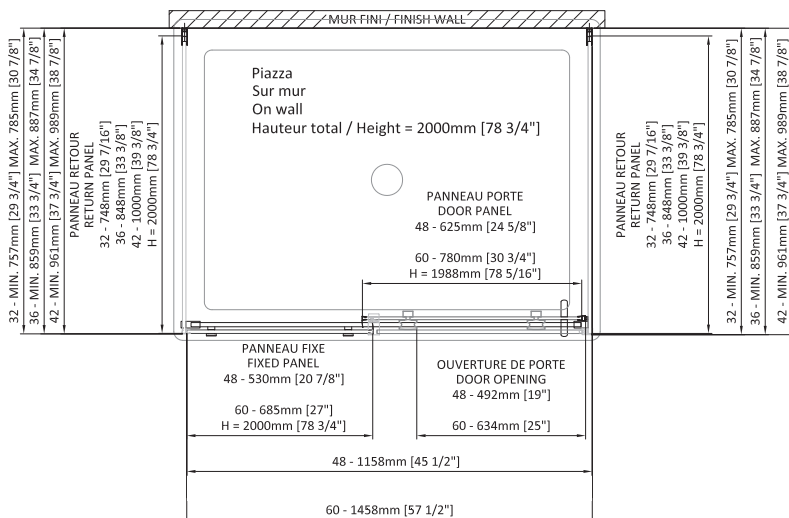

Bring pizzazz to your bathroom decor with our Piazza collection. This trendy design brings innovation to your space and gives you the opportunity to match your shower and sink faucets with the square rollers and track. The Piazza is the obvious evolution of our sliding door on track. This system ensures a simple and easy installation and is equipped with our soft and fluid opening system.

# PIAZZA

SHOWER DOOR  
ON WALL, 1 DOOR, 1 FIXED, 2 RETURNS

Door 48" : DPA4800WSTC21  
Box #1 : 80 3/8" x 26" x 1 5/8", 54.78 lbs  
Box #2 : 80 3/4" x 23 5/8" x 2", 58.42 lbs  
Return 32" x 2: DPA3200PSTX21  
Box #3 & 4 : 80 3/4" x 32 1/8" x 2", 82.45 lbs  
Return 36" x 2 : DPA3600PSTX21  
Box #3 & 4 : 80 3/4" x 36 1/8" x 2", 93.48 lbs  
Return 42" x 2 : DPA4200PSTX21  
Box #3 & 4 : 80 3/4" x 42 1/8" x 2", 115.52 lbs

Door 60" : DPA6000WSTC21  
Box #1 : 80 3/8" x 32 1/8" x 1 5/8", 68.37lbs  
Box #2 : 80 3/4" x 29 3/4" x 2", 75.51lbs  
Return 32" x 2 : DPA3200PSTX21  
Box #3 & 4 : 80 3/4" x 32 1/8" x 2", 82.45 lbs  
Return 36" x 2 : DPA600PSTX21  
Box #3 & 4 : 80 3/4" x 36 1/8" x 2", 93.48 lbs  
Return 42" x 2 : DPA4200PSTX21  
Box #3 & 4 : 80 3/4" x 42 1/8" x 2", 115.4 lbs  
Total number of boxes : 4

- Large door opening
- Reversible left or right
- Height of 78 3/4" (2000mm)
- Interior and exterior double handle in polished stainless-steel
- ZittaClean stain resistant glass treatment
- Soft rolling guaranteed for life
- Magnetic closing
- Fixed panel secured with a squeeze gasket
- Finishing caps on extrusions
- Aluminium threshold with sealing gasket
- Door stop
- Anti-jump bearings keep the door on the rail
- Frictionless door sill guide
- Solid door bottom anchor
- Double vertical seals
- Safe tempered glass with polished edges
- Adjustment of the level of the top rail and adjustment of door panel level by the rollers
- Adjustment of the fixed panel level by the wall extrusion (1" – 25mm)
- Towel warmer and glass shelf option