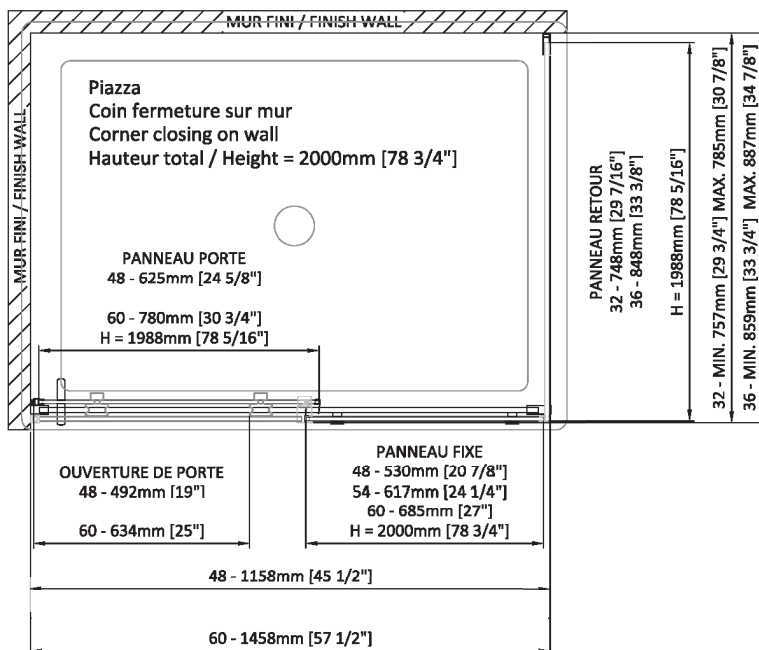

Bring pizzazz to your bathroom decor with our Piazza collection. This trendy design brings innovation to your space and gives you the opportunity to match your shower and sink faucets with the square rollers and track. The Piazza is the obvious evolution of our sliding door on track. This system ensures a simple and easy installation and is equipped with our soft and fluid opening system.

Image : left door and right return

PIAZZA

SHOWER DOOR
CORNER, FROST, CLOSING ON THE WALL
1 DOOR, 1 FIXED, 1 RETURN
(FROST HEIGHT OF 55" TO 145")

Left door 48" : DPB4800WSTG24	Left door 60" : DPB6000WSTG24
Right door 48" : DPB4800WSTH24	Right door 60" : DPB6000WSTH24
Box #1 :	Box #1 :
80 3/8" x 26" x 1 5/8", 54,78 lbs	80 3/8" x 32 1/8" x 1 5/8", 68,37 lbs
Box #2	Box #2
80 3/4" x 23 5/8" x 2", 58,42 lbs	80 3/4" x 29 3/4" x 2", 75,51 lbs
Return R 32" : DPB3200PSTH24	Panel 32" : DPB3200PSTH24
Return L 32" : DPB3200PSTG24	Panel 32" : DPB3200PSTG24
Box #3	Box #3
80 3/4" x 32 1/8" x 2", 82,45 lbs	80 3/4" x 32 1/8" x 2", 82,45 lbs
Return R 36" : DPB3600PSTG24	Return R 36" : DPB3600PSTG24
Return L 36" : DPB3600PSTH24	Return L 36" : DPB3600PSTH24
Box #3	Box #3
80 3/4" x 36 1/8" x 2", 93,48 lbs	80 3/4" x 36 1/8" x 2", 93,48 lbs

- Large door opening
- Height of 78 3/4" (2000mm)
- Interior and exterior double handle in polished stainless-steel
- Zitta clip opens for easy cleaning of the door
- Fixed panel 10mm and door panel 8mm
- ZittaClean stain resistant glass treatment
- Soft rolling guaranteed for life
- Magnetic closing
- Fixed panel secured with a squeeze gasket
- Finishing caps on extrusions
- Aluminium threshold with sealing gasket
- Door stop
- Anti-jump bearings keep the door on the rail
- Frictionless door sill guide
- Double vertical seals
- Safe tempered glass with polished edges
- Adjustment of the level of the top rail and adjustment of door panel level by the rollers
- Adjustment of the fixed panel level by the wall extrusion (1" - 25mm)