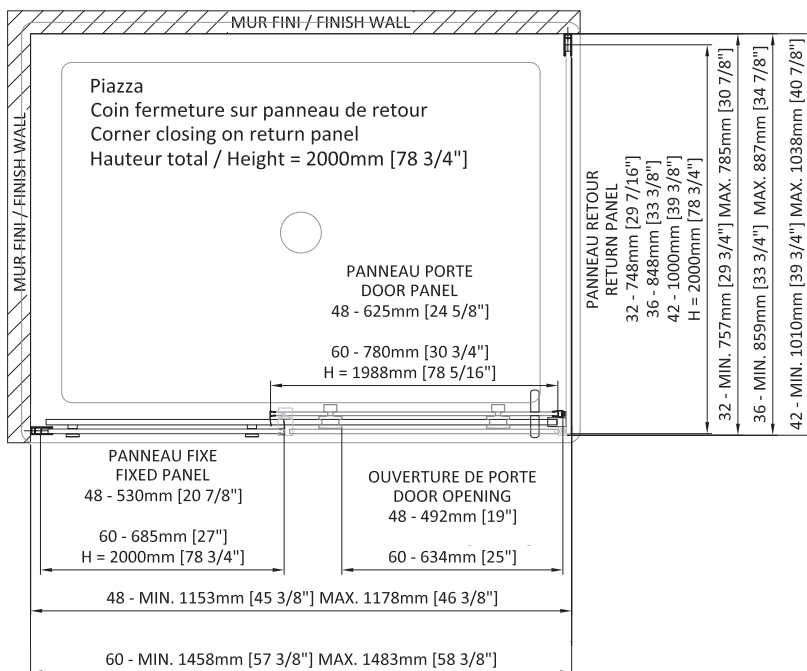

Bring pizzazz to your bathroom decor with our Piazza collection. This trendy design brings innovation to your space and gives you the opportunity to match your shower and sink faucets with the square rollers and track. The Piazza is the obvious evolution of our sliding door on track. This system ensures a simple and easy installation and is equipped with our soft and fluid opening system.

PIAZZA

SHOWER DOOR
CORNER, FROST, CLOSING ON RETURN PANEL
1 DOOR, 1 FIXED, 1 RETURN
 (FROST HEIGHT OF 55" TO 145")

Door left 48" DPB4800ASTG24
 Door right 48" : DPB4800ASTH24
 Box #1 :
 80 3/8" x 26" x 1 5/8", 54,78 lbs
 Box #2
 80 3/4" x 23 5/8" x 2", 58,42 lbs
 Return R 32" : DPB3200PSTH24
 Return L 32" : DPB3200PSTG24
 Box #3
 80 3/4" x 32 1/8" x 2", 82,45lbs
 Return R 36" : DPB3600PSTH24
 Return L 36" : DPB3600PSTG24
 Box#3
 80 3/4" x 36 1/8" x 2", 93,48lbs

Left door 60" : DPB6000ASTG24
 Right door 60" : DPB6000ASTH24
 Box #1 :
 80 3/8" x 32 1/8" x 1 5/8", 68,37 lbs
 Box #2
 80 3/4" x 29 6/8" x 2", 75,51 lbs
 Return R 32" : DPB3200PSTH24
 Return L 32" : DPB3200PSTG24
 Box #3
 80 3/4" x 32 1/8" x 2", 82,45lbs
 Return R 36" : DPB3600PSTH24
 Return L 36" : DPB3600PSTG24
 Box #3
 80 3/4" x 36 1/8" x 2", 93,48 lbs

- Large door opening
- Height of 78 3/4" (2000mm)
- Interior and exterior double handle in polished stainless-steel
- Zitta clip opens for easy cleaning of the door
- Fixed panel 10mm and door panel 8mm
- ZittaClean stain resistant glass treatment
- Soft rolling guaranteed for life
- Magnetic closing
- Fixed panel secured with a squeeze gasket
- Finishing caps on extrusions
- Aluminium threshold with sealing gasket
- Door stop
- Anti-jump bearings keep the door on the rail
- Frictionless door sill guide
- Double vertical seals
- Safe tempered glass with polished edges
- Adjustment of the level of the top rail and adjustment of door panel level by the rollers
- Adjustment of the fixed panel level by the wall extrusion (1" - 25mm)