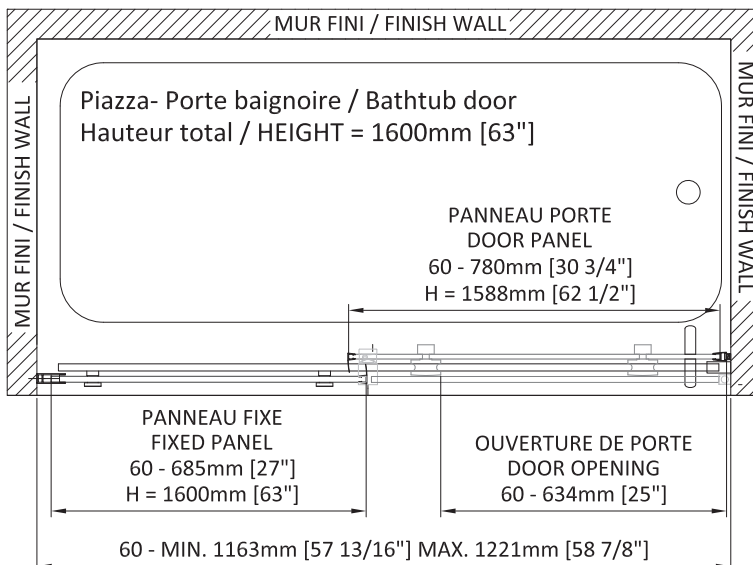

PIAZZA

BATHTUB DOOR
1 DOOR, 1 FIXED

Door 60" : DPA6000BSTC21

Box #1 :
64 1/2" x 32 1/8" x 1 5/8"
1640mm x 815mm x 40mm
61.73lbs. (28 kg)

Box #2 :
65" x 29 3/4" x 2"
1650mm x 755mm x 50mm
68.34 lbs. (31 kg)

Total number of boxes : 2

- Large door opening
- Reversible left or right
- Height of 63" (1600mm)
- Interior and exterior double handle in polished stainless-steel
- Zitta clip opens for easy cleaning of the door
- Fixed panel 10mm and door panel 8mm
- ZittaClean stain resistant glass treatment
- Soft rolling guaranteed for life
- Magnetic closing
- Fixed panel secured with a squeeze gasket
- Finishing caps on extrusions
- Aluminium threshold with sealing gasket
- Door stop
- Anti-jump bearings keep the door on the rail
- Frictionless door sill guide
- Solid door bottom anchor
- Double vertical seals
- Safe tempered glass with polished edges
- Adjustment of the level of the top rail and adjustment of door panel level by the rollers
- Adjustment of the fixed panel level by the wall extrusion (1" - 25mm)