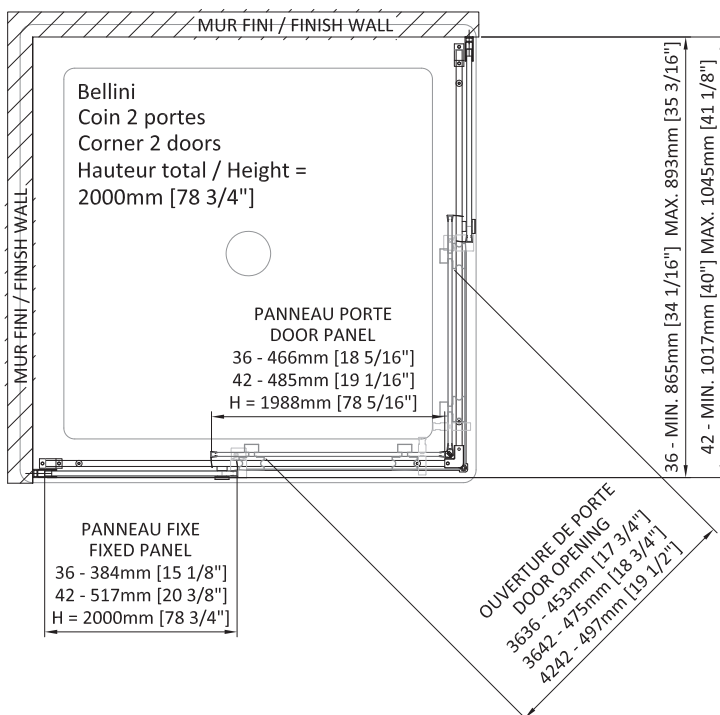

BELLINI

SHOWER DOOR
CORNER, 2 DOORS, 2 FIXED
36" - 42"

Doors 36"x36" : DBL3636NCAD21
 Box #1 :
 80 7/8" x 19 6/8" x 2 1/2"
 2055 mm x 500 mm x 65 mm
 83,11 lbs (37,7 kg)

Doors 42"x42" : DBL4242NCAD21
 Box #1 :
 80 7/8" x 21 6/8" x 2 1/2"
 2055 mm x 552 mm x 65 mm
 99,49 lbs (45,13 kg)

Door 36"x42" : DBL4236NRED21
 Box #1 :
 80 7/8" x 21 6/8" x 2 1/2"
 2055 mm x 552 mm x 65 mm
 99,49 lbs (45,13 kg)

Total number of box: 1

- Large door opening
- Reversible left or right
- Height of 78 3/4" (2000mm)
- Interior and exterior double handle in polished stainless-steel
- Zitta clip opens for easy cleaning of the door
- Fixed panel 10mm and door panel 8mm
- ZittaClean stain resistant glass treatment
- Soft rolling guaranteed for life
- Magnetic closing of the door
- Fixed panel secured with a squeeze gasket
- Finishing caps on extrusions
- Aluminium threshold with sealing gasket
- Door stop
- Anti-jump bearings keep the door on the rail
- Frictionless door sill guide
- Solid door bottom anchor
- Double vertical seals
- Safe tempered glass with polished edges
- Adjustment of the level of the top rail and adjustment of door panel level by the rollers
- Adjustment of the fixed panel level by the wall extrusion (1" - 25mm)