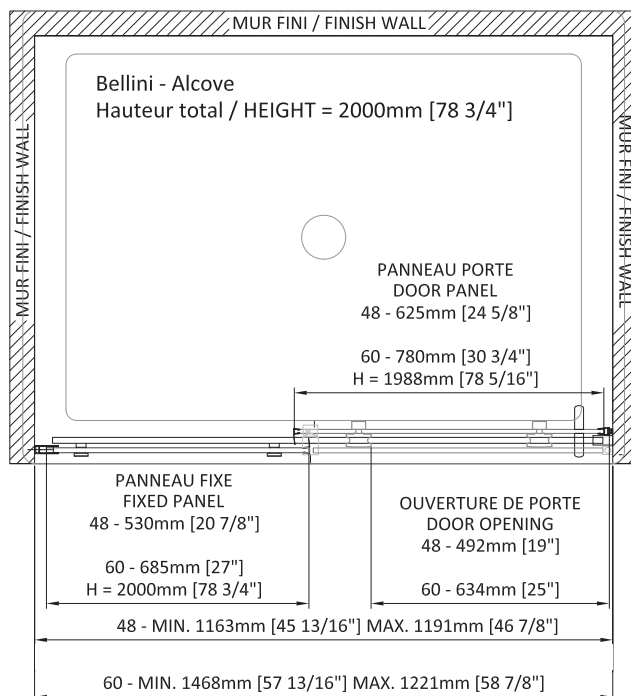

## SHOWER DOOR ALCOVE FROST 1 DOOR, 1 FIXED (FROST HEIGHT OF 55" TO 145")

Door 48" Gauche : DBM4800ASTG24  
Door 48" Droite : DBM4800ASTH24  
Box #1 :  
80 3/8" x 26" x 1 5/8"  
2040 mm x 660 mm x 40 mm  
54,78 lbs (24,85 kg)  
Box #2  
80 3/4" x 23 5/8" x 2"  
2050 mm x 600 mm x 50 mm  
58,42 lbs (26,5 kg)

Door 60" Gauche : DBM6000ASTG24  
Door 60" Droite : DBM6000ASTH24  
Box #1 :  
80 3/8" x 32 1/8" x 1 5/8"  
2040 mm x 815 mm x 40 mm  
68,37 lbs (31,01 kg)  
Box #2  
80 3/4" x 29 6/8" x 2"  
2050 mm x 755 mm x 50 mm  
75,51 lbs (34,25 kg)  
Total number of boxes : 2

- Large door opening
- Height of 78 3/4" (2000mm)
- Interior and exterior double handle in polished stainless-steel
- Zitta clip opens for easy cleaning of the door
- Fixed panel 10mm and door panel 8mm
- ZittaClean stain resistant glass treatment
- Soft rolling guaranteed for life
- Magnetic closing of the door
- Fixed panel secured with a squeeze gasket
- Finishing caps on extrusions
- Aluminium threshold with sealing gasket
- Door stop
- Anti-jump bearings keep the door on the rail
- Frictionless door sill guide
- Solid door bottom anchor
- Double vertical seals
- Safe tempered glass with polished edges
- Adjustment of the level of the top rail and adjustment of door panel level by the rollers
- Adjustment of the fixed panel level by the wall extrusion (1" - 25mm)