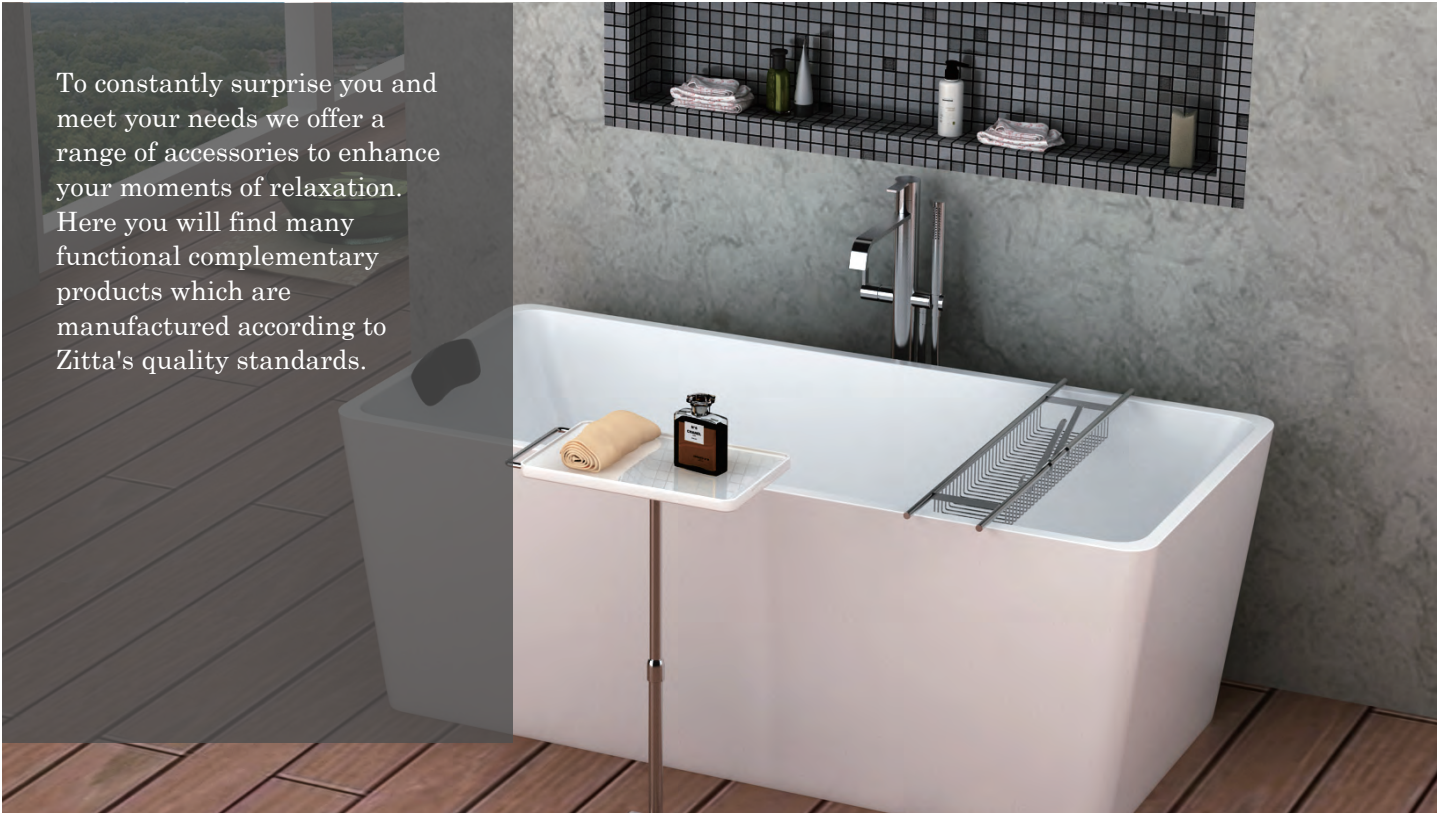

To constantly surprise you and meet your needs we offer a range of accessories to enhance your moments of relaxation. Here you will find many functional complementary products which are manufactured according to Zitta's quality standards.

BATH SIDE TABLE

With towel bar

Side table : AB00061
 Box #1 :
 13 3/8" x 24" x 5 1/2", 21.9 lbs
 340mm x 610mm x 140mm , 9.9 kg

Total number of box : 1

- Squared shape
- White durable acrylic table
- Anti-drip edges
- Stylized clean cover
- Stainless steel support bar and foot
- Stainless steel spacer
- Heavy foot to stabilize the table
- Anti-slip cushions under the foot
- Adjustable height with spacer
- Towel bar