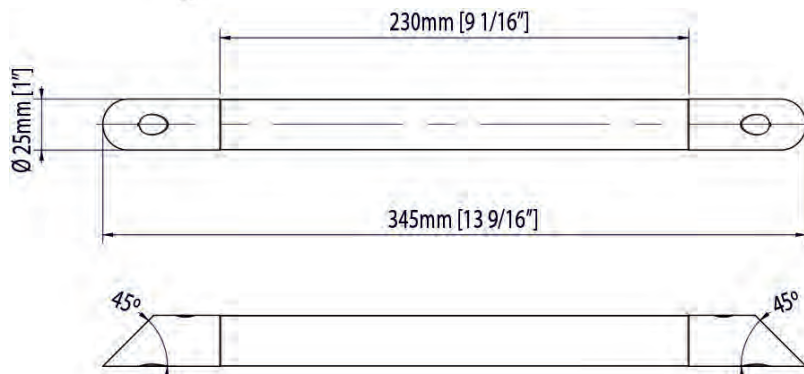

FOOT REST WITH BASKET

Corner, 14" (345mm),
anti-slip covering, basket

Unit : AS00357
Box #1 :
6 3/4" x 13 7/8" x 3" , 3.7 lbs
171mm x 352mm x 76mm , 1.7 kg

Total number of box : 1

- Modern look
- Stainless polished steel
- Caps hiding the hardware
- With a corner basket
- Anti-slip covering
- To clean or shave foot
- Solid and durable assembly
- Fixed in 90 degrees corners
- Screwed in walls
- Round tube of 1" (25 mm)
- Length of 14" (345 mm)