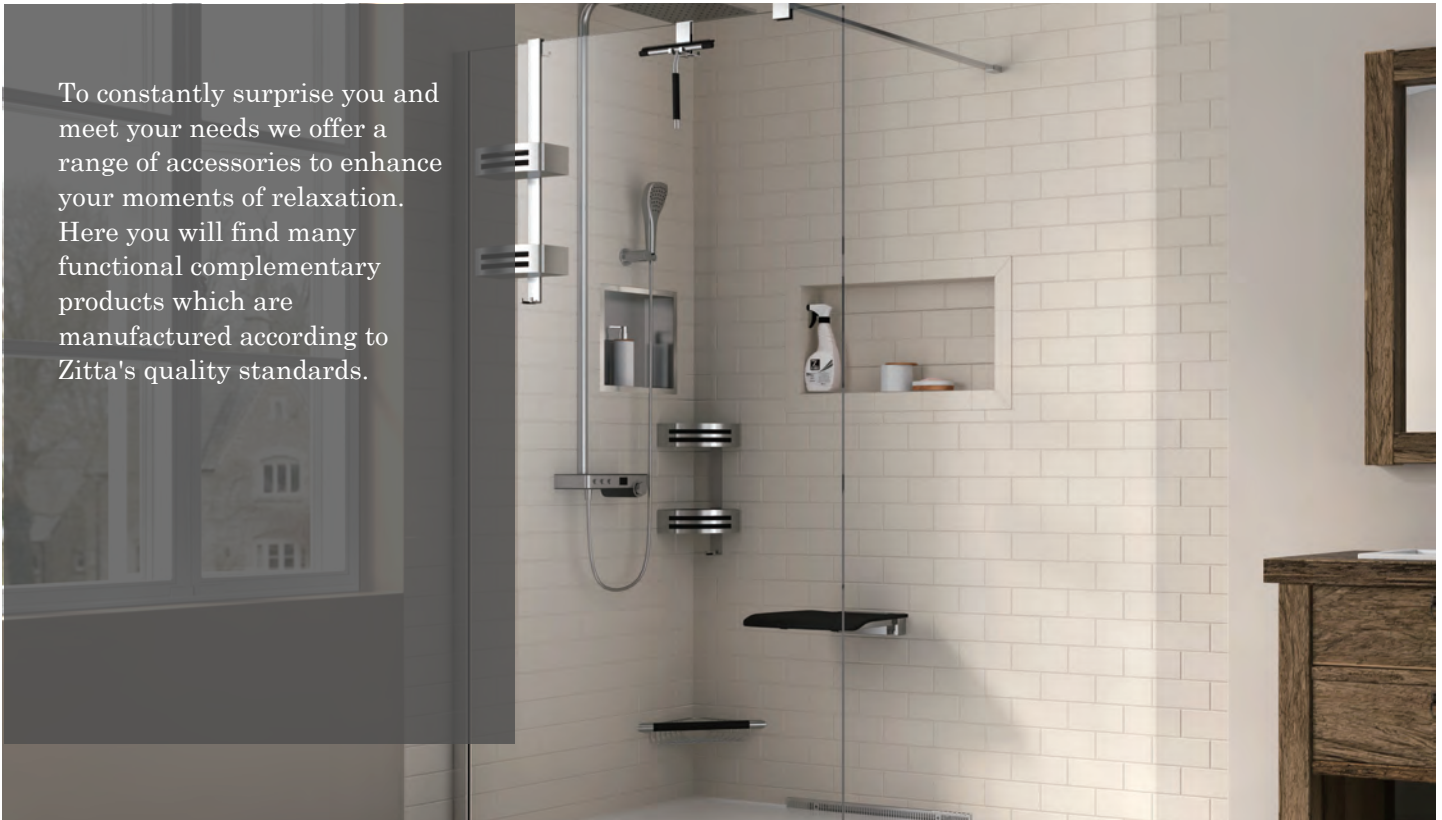

To constantly surprise you and meet your needs we offer a range of accessories to enhance your moments of relaxation. Here you will find many functional complementary products which are manufactured according to Zitta's quality standards.

FOOT REST WITH BASKET

Corner, 14" (345mm),
anti-slip covering, basket

Unit : AS00357
Box #1 :
6 3/4" x 13 7/8" x 3" , 3.7 lbs
171mm x 352mm x 76mm , 1.7 kg

Total number of box : 1

- Modern look
- Stainless polished steel
- Caps hiding the hardware
- With a corner basket
- Anti-slip covering
- To clean or shave foot
- Solid and durable assembly
- Fixed in 90 degrees corners
- Screwed in walls
- Round tube of 1" (25 mm)
- Length of 14" (345 mm)