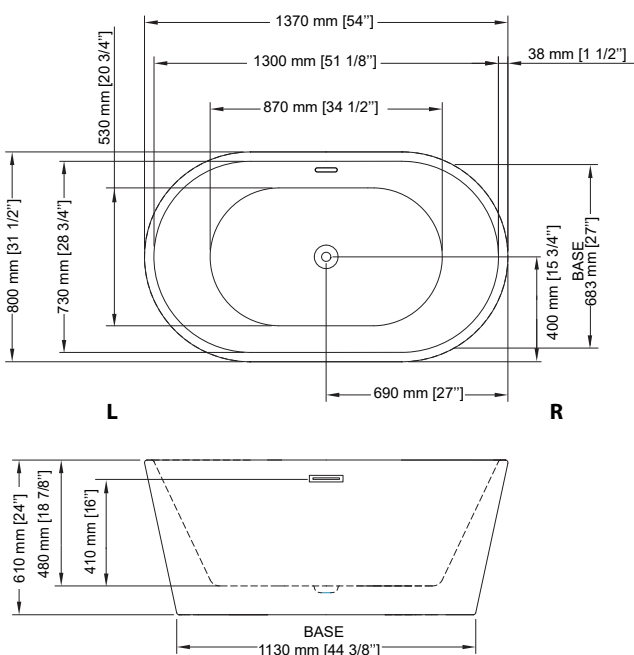

Fresh and fashionable, the Espa bathtub fits any space big or small, even the alcove of an old built-in bathtub. This remarkably comfortable bathtub offers a high immersion point and the clean and modern design adds an innovative flair to your bathroom.

ESPA

FREESTANDING BATHTUB

54" x 31 1/2" x 24", 1370mm x 800mm x 610mm

- Simple symmetrical lines
- Single space 2 positions
- Modern comfort
- Maximized dimensions
- Freestanding installation
- Adjustable legs
- Suitable for 60" built-in bathtub replacement
- Overflow included
- Drain included
- Capacity of 230 Liters (60 gal. US)
- Deep immersion point
- Immersion point to 406 mm (16")
- Solidity of construction
- Shell of pure acrylic reinforced with 4 layers fiberglass, assembled without apparent joints
- Glossy interior and exterior surfaces
- 10 years warranty
- Sound, light and back heater options available

Freestanding installation drain kit:
Unité AB00035
12 Unités AB00035

Box : 1
34" x 26" x 58"
111 lbs. (50.3 kg)

The dimensions are subject to manufacturer's tolerance and may change without notice.