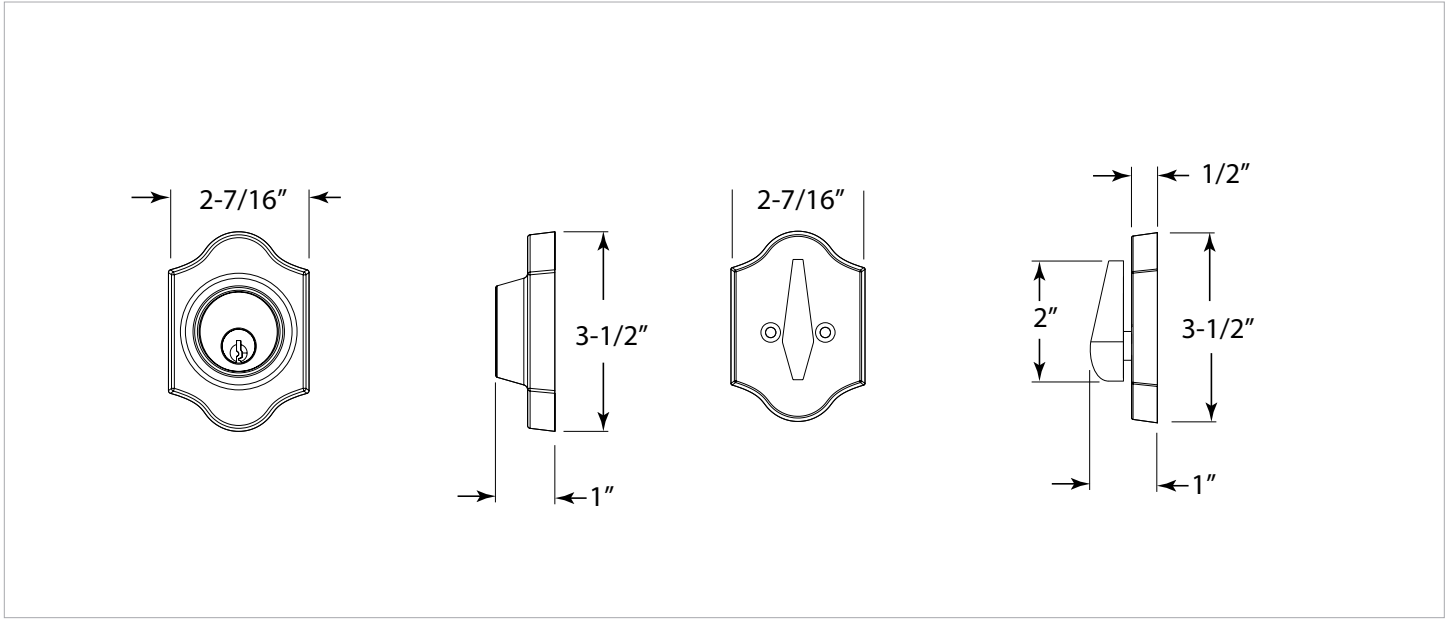

EXPRESSIONS™ SERIES

Style
Finishes

Everly
Polished Brass (US3)
Oil Rubbed Bronze (US10B)
Satin Nickel (US15)
Polished Chrome (US26)

| | |
|----------------|---|
| Door Specs | 2-1/8" Face Bore, 1" Edge Bore 1" x 2-1/4" Radius Corner |
| Latch | 2-3/8" or 2-3/4" Adjustable latch, Radius Corner |
| Door Thickness | 1-3/8" to 1-3/4" |
| Cylinder | SC1 KW1 Optional WR5 Optional |
| Handing | Universal handing |

| Description | Function | Polished Brass | Oil Rubbed Bronze | Satin Nickel | Polished Chrome |
|---------------------------------|-----------------|----------------|-------------------|--------------|-----------------|
| Everly Deadbolt, Schlage Keyway | Single Cylinder | YEVY32.US3 | YEVY32.US10B | YEVY32.US15 | YEVY32.US26 |
| Everly Deadbolt, Kwikset Keyway | Single Cylinder | KYEVY32.US3 | KYEVY32.US10B | KYEVY32.US15 | KYEVY32.US26 |
| Everly Deadbolt, Weiser Keyway | Single Cylinder | WYEVY32.US3 | WYEVY32.US10B | WYEVY32.US15 | WYEVY32.US26 |