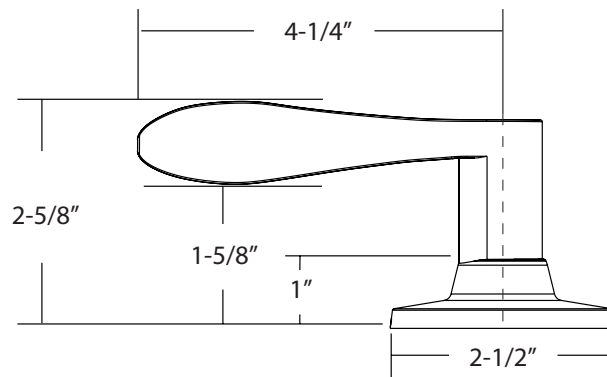

# EXPRESSIONS™ SERIES

Rosette  
Lever  
Finishes

**Owen**  
Brunswick  
Oil Rubbed Bronze (US10B)  
Satin Nickel (US15)  
Flat Black (US19)  
Polished Chrome (US26)

Door Specs 2-1/8" Face Bore, 1" Edge Bore  
1" x 2-1/4" Radius Corner

Latch 2-3/8" or 2-3/4" Adjustable latch,  
Radius Corner

Door Thickness 1-3/8" to 1-3/4"

Cylinder SC1  
KW1 Optional  
WR5 Optional

Handing Universal handing

**Description**

Owen Rosette with Brunswick Lever, Schlage Keyway  
Owen Rosette with Brunswick Lever, Kwikset Keyway  
Owen Rosette with Brunswick Lever, Weiser Keyway  
Owen Rosette with Brunswick Lever  
Owen Rosette with Brunswick Lever  
Owen Rosette with Brunswick Lever