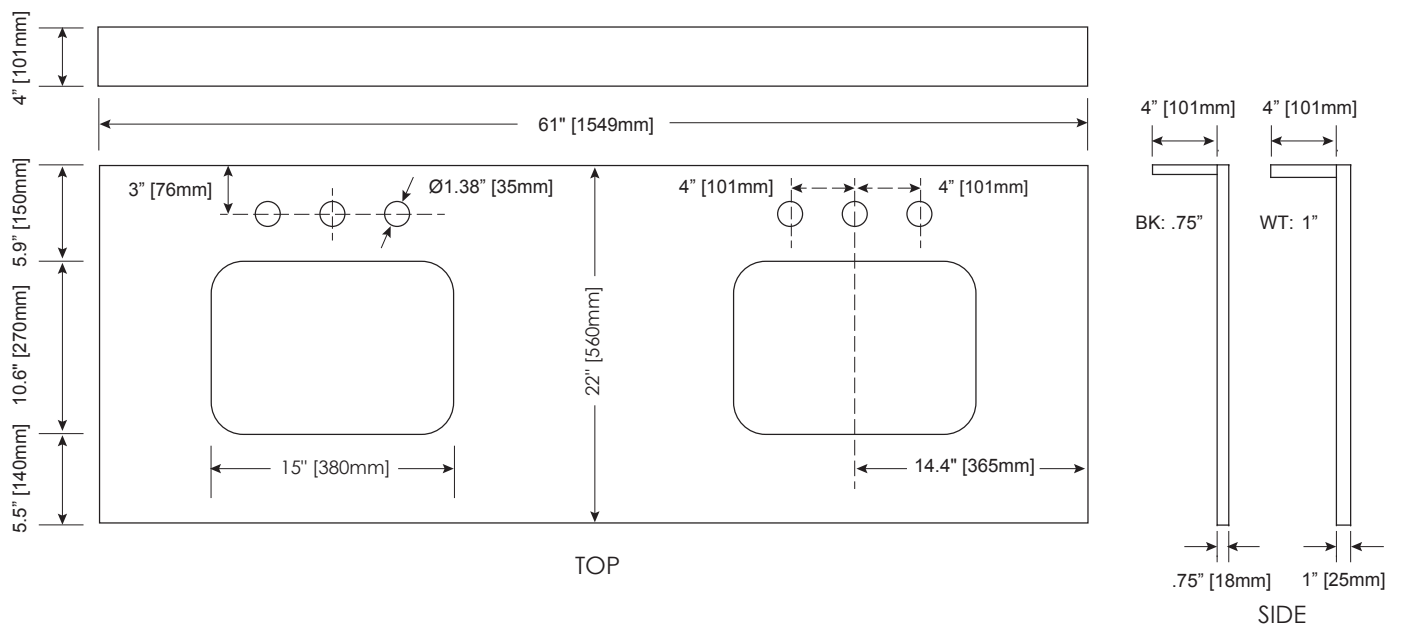

COLORS / FINISHES

- BK: Black Granite
- WT: White Carrara Marble

NOMINAL DIMENSIONS

- 61" Width x 22" Depth x .75" Thick - Black Granite
- 61" Width x 22" Depth x 1" Thick - White Carrara Marble

SPECIFIED MODEL

PRODUCT DIAGRAM

* Please note that all stated sizes of Ryvyr's products are nominal and subject to variations of + or - 1/4 inch (wood, glass) and + or - 3/8 inch (stone, ceramic).