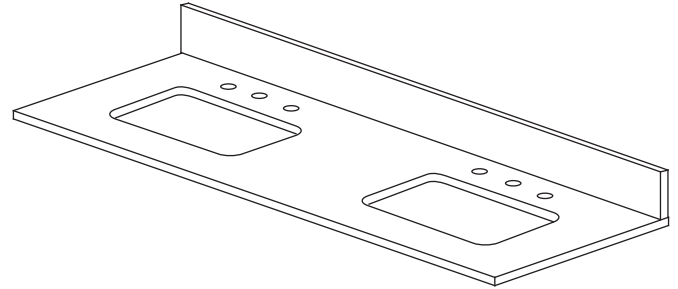

FEATURES

- Natural Black Granite or White Carrara Marble
- Natural surface variations and markings
- Top pre-cut for 8" widespread faucet and rectangular, vitreous china undermount sinks
- Backsplash included

COLORS / FINISHES

- BK: Black Granite
- WT: White Carrara Marble

NOMINAL DIMENSIONS

- 61" Width x 22" Depth x .75" Thick - Black Granite
- 61" Width x 22" Depth x 1" Thick - White Carrara Marble

SPECIFIED MODEL

PRODUCT DIAGRAM

* Please note that all stated sizes of Ryvyr's products are nominal and subject to variations of + or - 1/4 inch (wood, glass) and + or - 3/8 inch (stone, ceramic).