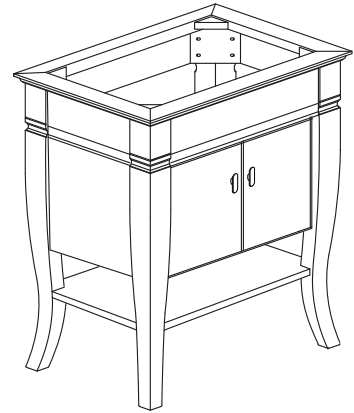

FEATURES

- Elegant, transitional design
- Vanity cabinet with double doors and a lower shelf with basket
- Collection includes coordinating mirror
- Solid birch construction

COLORS / FINISHES

- BK: Black
- MP: Maple

NOMINAL DIMENSIONS

- 24" Width x 21" Depth

SPECIFIED MODEL

MODEL	DESCRIPTION	COLORS / FINISHES
V-COLORADO-DR24DK/MP	24" COLORADO Vanity Stand	<input type="checkbox"/> Black <input type="checkbox"/> Maple

RECOMMENDED COMPONENTS		
M-COLORADO-DR24DK/MP	24" COLORADO Mirror	<input type="checkbox"/> Black <input type="checkbox"/> Maple
Vanity Top	Any 25" standard Vanity Top	
Sink	Vessel Sink (Glass or Vitreous China)	
Mounting Ring (Vessel)	Ryvyr Mounting Ring (for Vessel)	<input type="checkbox"/> Chrome <input type="checkbox"/> Brushed Nickel
Drain Kit	Ryvyr Umbrella Drain	<input type="checkbox"/> Chrome <input type="checkbox"/> Brushed Nickel