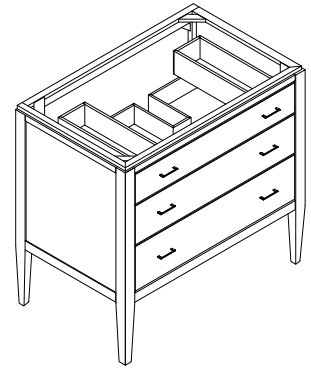

### FEATURES

- sophisticated elegance
- chrome accented drawers
- matching mirror with chrome trim
- constructed of poplar solids and cherry veneers
- two drawers with soft-close undermount glides

### NOMINAL DIMENSIONS

- 36" Width x 22" Depth x 34" Height