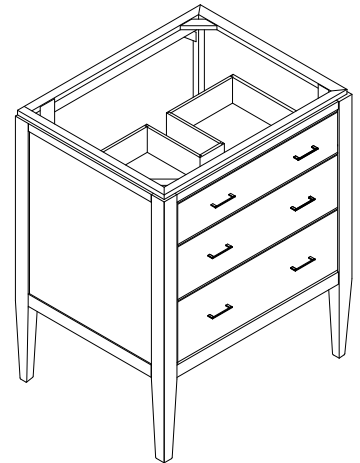

FEATURES

- sophisticated elegance
- chrome accented drawers
- matching mirror with chrome trim
- constructed of poplar solids and birch veneers
- two drawers with soft-close undermount glides

COLORS / FINISHES

- BK: Black
- WT: White

NOMINAL DIMENSIONS

- 24" Width x 22" Depth x 34" Height

SPECIFIED MODEL

MODEL	DESCRIPTION	COLORS / FINISHES
V-MANHATTAN-24BK / WT	24" MANHATTAN Vanity	<input type="checkbox"/> Black / White

RECOMMENDED COMPONENTS		
M-MANHATTAN-20BK / WT	20" x 30" MANHATTAN Mirror	<input type="checkbox"/> Black / White
MAUT25RWT	25" White Carrara Marble Vanity Top	<input type="checkbox"/> White Carrara Marble
CUM183RWT	Vitreous China Rectangular Undermount Sink	<input type="checkbox"/> White
Faucet	Widespread Faucet	<input type="checkbox"/> Chrome <input type="checkbox"/> Brushed Nickel
UM110CP/BN	Pop-Up Umbrella Drain with Overflow	<input type="checkbox"/> Chrome <input type="checkbox"/> Brushed Nickel