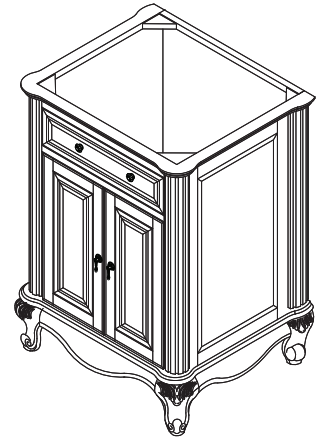

FEATURES

- Early American design with distressed features
- Hand carved wood accents
- Solid birch construction with cherry veneer
- Interior drawer for storage

COLORS / FINISHES

- DM: Distressed Maple

NOMINAL DIMENSIONS

- 24" Width x 21" Depth x 34" Height

SPECIFIED MODEL

MODEL	DESCRIPTION	COLORS / FINISHES
V-MALAGO-24DM	24" MALAGO Vanity	<input type="checkbox"/> Distressed Maple

RECOMMENDED COMPONENTS		
M-MALAGO-24N	24" MALAGO Mirror	<input type="checkbox"/> Distressed Maple
S-MALAGO-24BK/DE	24" MALAGO Vanity Top	<input type="checkbox"/> Black <input type="checkbox"/> Dark Emperador
CUM177OV	Vitreous China Undermount Sink	<input type="checkbox"/> White
UM110BN/CP	Ryvyr Umbrella Drain with Overflow	<input type="checkbox"/> Brushed Nickel <input type="checkbox"/> Chrome