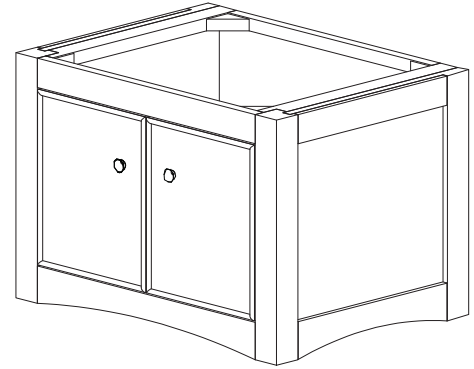

FEATURES

- Wallmount vanity with American influence in a transitional design
- Matching linen tower available
- Solid ash construction
- Collection includes coordinating mirror

COLORS / FINISHES

- WW: Whitewash ▪ BE: Brown Ebony

NOMINAL DIMENSIONS

- 23.6" Width x 17.7" Depth x 16.5" Height | 600 x 450 x 420mm

SPECIFIED MODEL

MODEL	DESCRIPTION	COLORS / FINISHES
V-KENT-60MWW / BE	600mm KENT Wallmount Vanity	<input type="checkbox"/> Whitewash <input type="checkbox"/> Brown Ebony