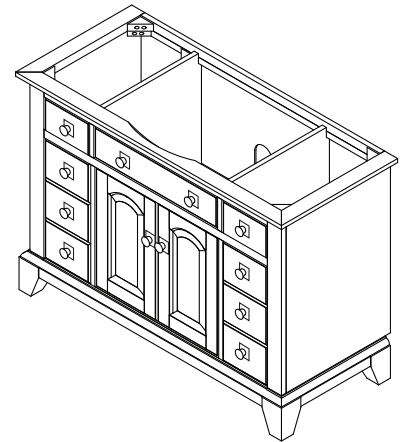

## FEATURES

- Early American design with rustic bronze handles
- Tilt-out storage tray behind top panel
- Full extension glides; soft-close drawers and cabinet doors
- Removeable duststopper toe kick - recessed 40mm on front/50mm on sides
- Interior drawer for storage in cabinet

## NOMINAL DIMENSIONS

- 48" Width x 21.5" Depth x 34" Height