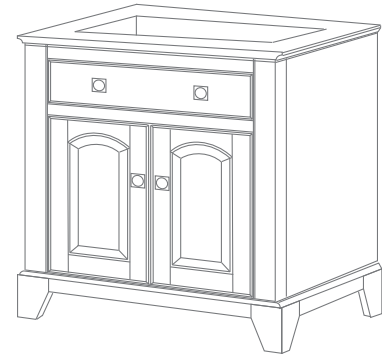

FEATURES

- Early American design with rustic bronze handles
- Tilt-out storage tray behind top panel
- Full extension glides; soft-close drawers and cabinet doors
- Removeable duststopper toe kick - recessed 40mm on front/50mm on sides
- Interior drawer for storage in cabinet

COLORS / FINISHES

- EC: English Chestnut

NOMINAL DIMENSIONS

- 30" Width x 21.5" Depth x 34" Height

SPECIFIED MODEL

MODEL	DESCRIPTION	COLORS / FINISHES
V-JAMES-30EC	30" JAMES Vanity	<input type="checkbox"/> English Chestnut

RECOMMENDED COMPONENTS		
M-JAMES-30EC	30" JAMES Mirror	<input type="checkbox"/> English Chestnut
31" Stone Vanity Top	31" Standard Vanity Top	
Sink	Undermount or Semi-Recessed Sink	<input type="checkbox"/> White
UM110BN / CP	Ryvyr Umbrella Drain with Overflow	<input type="checkbox"/> Brushed Nickel <input type="checkbox"/> Chrome