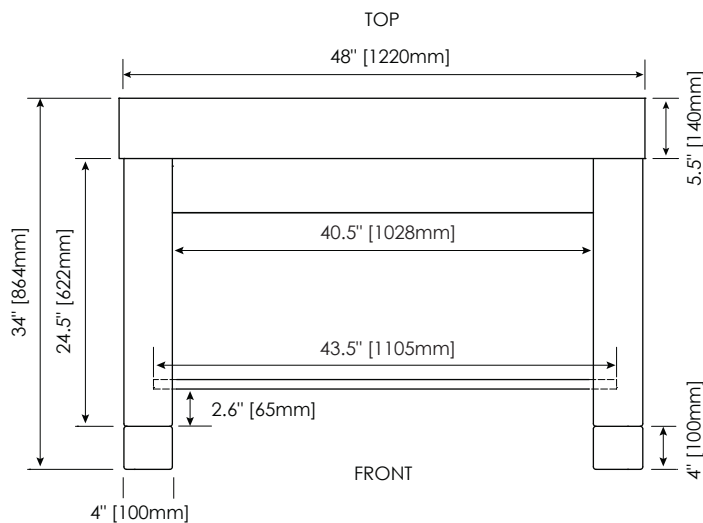

FEATURES

- Euro-contemporary design
- Drawer for convenient storage of small items
- Features “Adjust-A-Leg” to raise or lower vanity height for integral sink and undermount vanity tops, or vessel tops
- Use with a standard-sized vanity top
- Vanity available in 24”, 30”, 36”, and 48” sizes
- Collection includes coordinating mirrors

COLORS / FINISHES

- DW: Dark Walnut

NOMINAL DIMENSIONS

- 48” Width x 21.5” Depth x 34” Height

SPECIFIED MODEL

MODEL	DESCRIPTION	COLORS / FINISHES
V-INDUS2-48DW	48” INDUS 2 Vanity	<input type="checkbox"/> Dark Walnut

RECOMMENDED COMPONENTS		
M-INDUS-36DW	36” INDUS Mirror	<input type="checkbox"/> Dark Walnut
Countertops	Any standard 49” vanity top	
UMxxxBN/CP	Ryvyr Umbrella Drain	<input type="checkbox"/> Brushed Nickel <input type="checkbox"/> Chrome

PRODUCT DIAGRAM

* Please note that all stated sizes are nominal. Measurements were taken to outside edges.