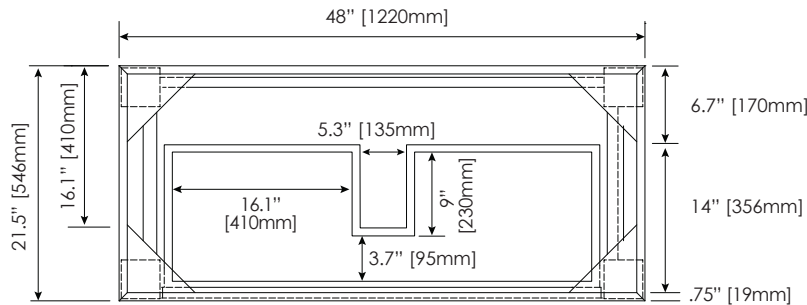

FEATURES

- Euro-contemporary design
- Drawer for convenient storage of small items
- Features “Adjust-A-Leg” to raise or lower vanity height for integral sink and undermount vanity tops, or vessel tops
- Use with a standard-sized vanity top
- Vanity available in 24”, 30”, 36”, and 48” sizes
- Collection includes coordinating mirrors

COLORS / FINISHES

- DW: Dark Walnut

NOMINAL DIMENSIONS

- 48” Width x 21.5” Depth x 34” Height

SPECIFIED MODEL

MODEL	DESCRIPTION	COLORS / FINISHES
V-INDUS2-48DW	48” INDUS 2 Vanity	<input type="checkbox"/> Dark Walnut

PRODUCT DIAGRAM

* Please note that all stated sizes are nominal. Measurements were taken to outside edges.