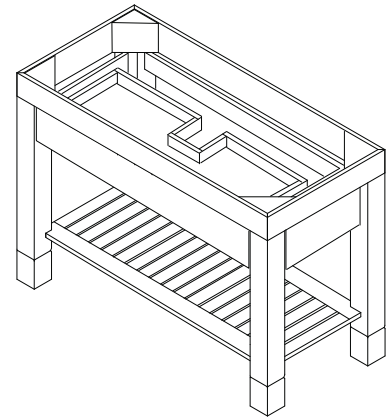

FEATURES

- Euro-contemporary design
- Drawer for convenient storage of small items
- Features “Adjust-A-Leg” to raise or lower vanity height for integral sink and undermount vanity tops, or vessel tops
- Use with a standard-sized vanity top
- Vanity available in 24”, 30”, 36”, and 48” sizes
- Collection includes coordinating mirrors

COLORS / FINISHES

- DW: Dark Walnut

NOMINAL DIMENSIONS

- 48” Width x 21.5” Depth x 34” Height

SPECIFIED MODEL

MODEL	DESCRIPTION	COLORS / FINISHES
V-INDUS2-48DW	48” INDUS 2 Vanity	<input type="checkbox"/> Dark Walnut