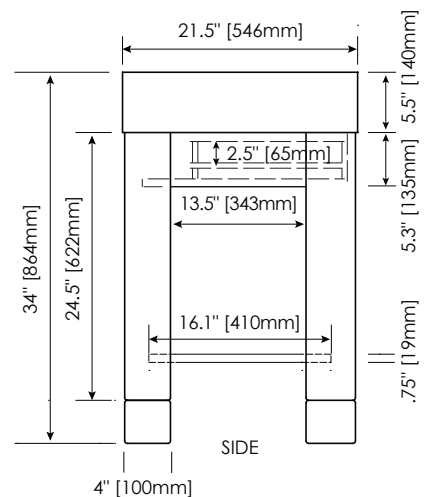

FEATURES

- Euro-contemporary design
- Drawer for convenient storage of small items
- Features “Adjust-A-Leg” to raise or lower vanity height for integral sink and undermount vanity tops, or vessel tops
- Use with a standard-sized vanity top
- Vanity available in 24”, 30”, 36”, and 48” sizes
- Collection includes coordinating mirrors

COLORS / FINISHES

- DW: Dark Walnut

NOMINAL DIMENSIONS

- 48” Width x 21.5” Depth x 34” Height

SPECIFIED MODEL

MODEL	DESCRIPTION	COLORS / FINISHES
V-INDUS2-48DW	48” INDUS 2 Vanity	<input type="checkbox"/> Dark Walnut

PRODUCT DIAGRAM

* Please note that all stated sizes are nominal. Measurements were taken to outside edges.