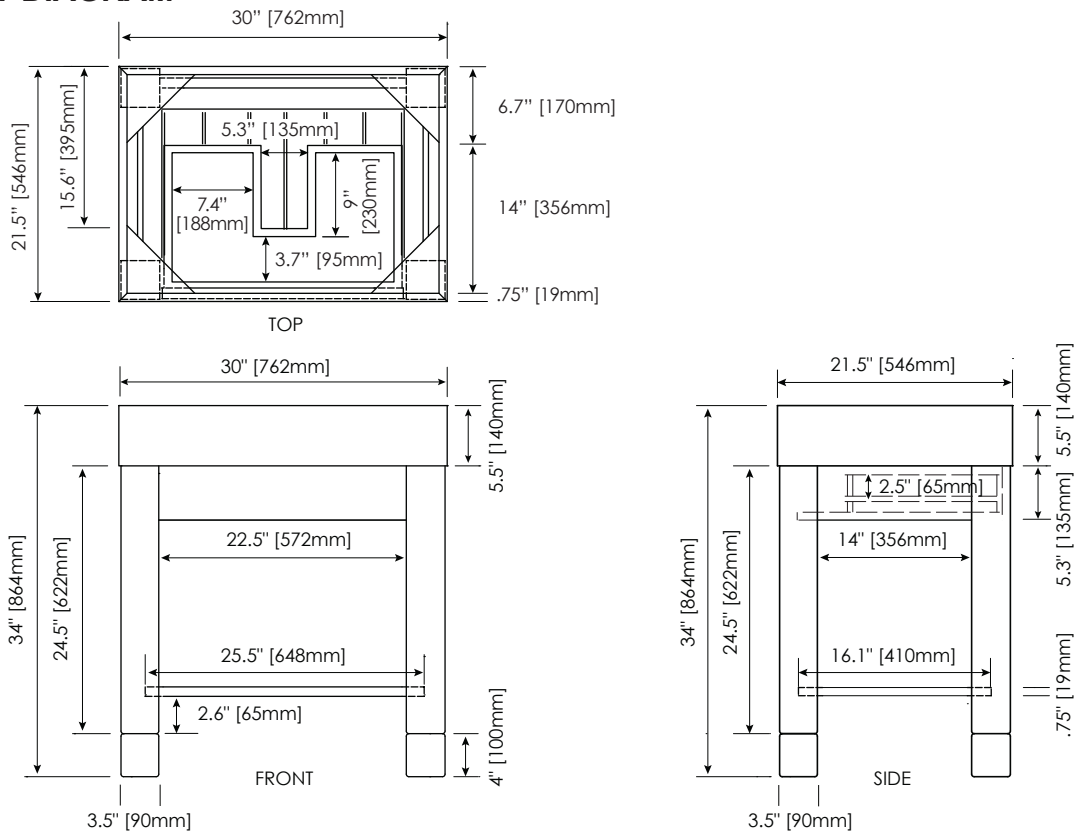

FEATURES

- Euro-contemporary design
- Drawer for convenient storage of small items
- Features “Adjust-A-Leg” to raise or lower vanity height for integral sink and undermount vanity tops, or vessel tops
- Use with a standard-sized vanity top
- Vanity available in 24“, 30“, 36“, and 48” sizes
- Collection includes coordinating mirrors

COLORS / FINISHES

- DW: Dark Walnut

NOMINAL DIMENSIONS

- 30” Width x 21.5” Depth x 34” Height

SPECIFIED MODEL

MODEL	DESCRIPTION	COLORS / FINISHES
V-INDUS2-30DW	30” INDUS 2 Vanity	□ Dark Walnut

RECOMMENDED COMPONENTS		
M-INDUS-30DW	30” INDUS Mirror	□ Dark Walnut
Countertops	Any standard 31” vanity top	
UMxxxBN/CP	Ryvyr Umbrella Drain	□ Brushed Nickel □ Chrome

PRODUCT DIAGRAM

* Please note that all stated sizes are nominal. Measurements were taken to outside edges.