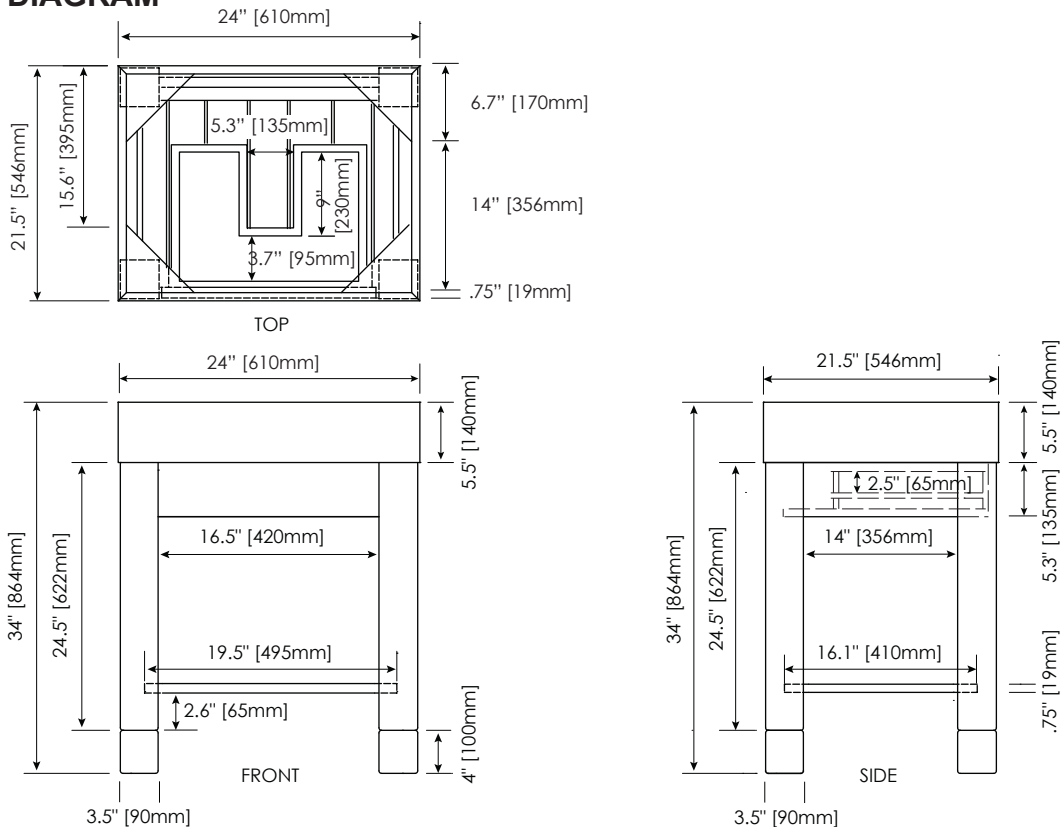

FEATURES

- Euro-contemporary design
- Drawer for convenient storage of small items
- Features “Adjust-A-Leg” to raise or lower vanity height for integral sink and undermount vanity tops, or vessel tops
- Use with a standard-sized vanity top
- Vanity available in 24“, 30“, 36“, and 48” sizes
- Collection includes coordinating mirrors

COLORS / FINISHES

- DW: Dark Walnut

NOMINAL DIMENSIONS

- 24” Width x 21.5” Depth x 34” Height

SPECIFIED MODEL

MODEL	DESCRIPTION	COLORS / FINISHES
V-INDUS2-24DW	24” INDUS 2 Vanity	□ Dark Walnut

RECOMMENDED COMPONENTS		
M-INDUS-24DW	24” INDUS Mirror	□ Dark Walnut
Countertops	Any standard 25” vanity top	
UMxxxBN/CP	Ryvyr Umbrella Drain	□ Brushed Nickel □ Chrome

PRODUCT DIAGRAM

* Please note that all stated sizes are nominal. Measurements were taken to outside edges.