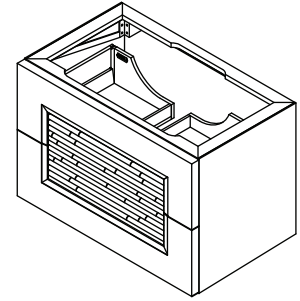

FEATURES

- Eco-renewable bamboo veneer over solid poplar with natural bamboo accents
- Wall-mount or floor standing
- Two large storage drawers

COLORS / FINISHES

- DB: Dark Bamboo

NOMINAL DIMENSIONS

- 36" Width x 21.5" Depth x 24" Height

SPECIFIED MODEL

MODEL	DESCRIPTION	COLOR/FINISHES
V-BAMBU-36DB	36" BAMBU Vanity	<input type="checkbox"/> Dark Bamboo

RECOMMENDED COMPONENTS		
M-BAMBU-26DB	26" BAMBU Mirror	<input type="checkbox"/> Dark Bamboo
UNDERMOUNT OPTION		
L-BAMBU-36-10DB	10" BAMBU Base for Undermount Application	<input type="checkbox"/> Dark Bamboo
MAUT37RWT	37" White Carrara Marble Vanity Top	<input type="checkbox"/> White Carrara Marble
CUM198RWT	Vitreous China Rectangular Undermount Sink	<input type="checkbox"/> White
VESSEL APPLICATION OPTION		
L-BAMBU-36-6DB	6" BAMBU Base for Vessel Application	<input type="checkbox"/> Dark Bamboo
GRVT370BK	37" Black Granite Vanity Top	<input type="checkbox"/> Black Granite
GV101SFB	ULTRAGLASS™ Bamboo Vessel	<input type="checkbox"/> Clear