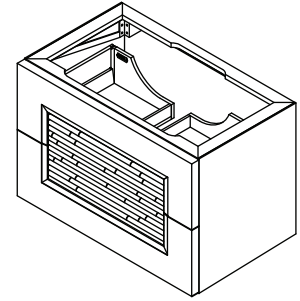

FEATURES

- Eco-renewable bamboo veneer over solid poplar with natural bamboo accents
- Wall-mount or floor standing
- Two large storage drawers

COLORS / FINISHES

- DB: Dark Bamboo

NOMINAL DIMENSIONS

- 30" Width x 21.5" Depth x 24" Height

SPECIFIED MODEL

MODEL	DESCRIPTION	COLOR/FINISHES
V-BAMBU-30DB	30" BAMBU Vanity	<input type="checkbox"/> Dark Bamboo

RECOMMENDED COMPONENTS		
M-BAMBU-26DB	26" BAMBU Mirror	<input type="checkbox"/> Dark Bamboo
UNDERMOUNT OPTION		
L-BAMBU-30-10DB	10" BAMBU Base for Undermount Application	<input type="checkbox"/> Dark Bamboo
MAUT31RWT	31" White Carrara Marble Vanity Top	<input type="checkbox"/> White Carrara Marble
CUM198RWT	Vitreous China Rectangular Undermount Sink	<input type="checkbox"/> White
VESSEL APPLICATION OPTION		
L-BAMBU-30-6DB	6" BAMBU Base for Vessel Application	<input type="checkbox"/> Dark Bamboo
GRVT310BK	31" Black Granite Vanity Top	<input type="checkbox"/> Black Granite
GV101SFB	ULTRAGLASS [™] Bamboo Vessel	<input type="checkbox"/> Clear