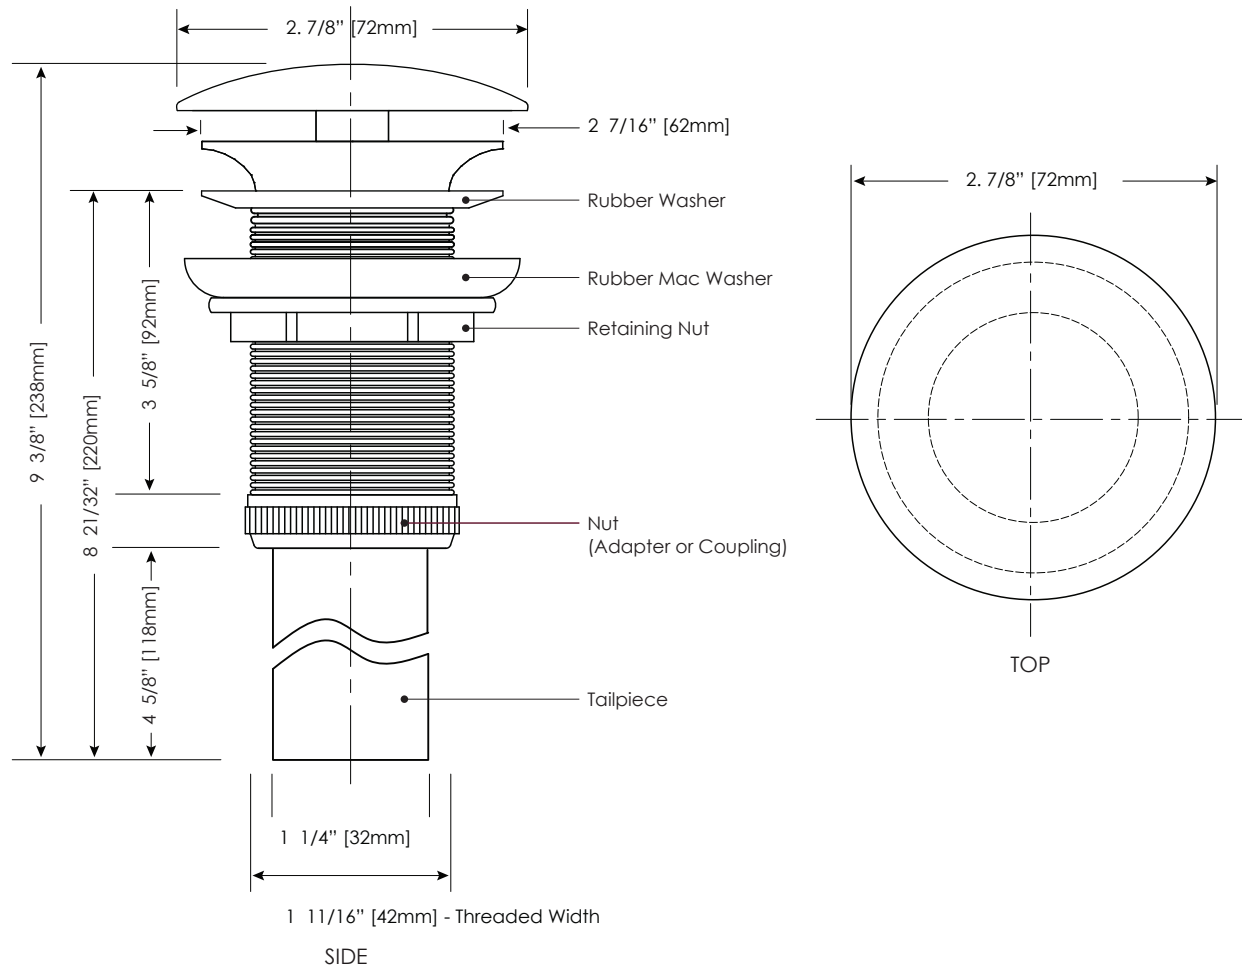

### FEATURES

- Brass construction
- For lavatory installations without an overflow
- Available in brushed nickel or chrome
- Brass tailpiece

### NOMINAL DIMENSIONS

- 2 7/8" Width (dome) x 9 3/8" Height (overall)

### PRODUCT DIAGRAM

\* Please note that all stated sizes are nominal. Measurements were taken to outside edges.