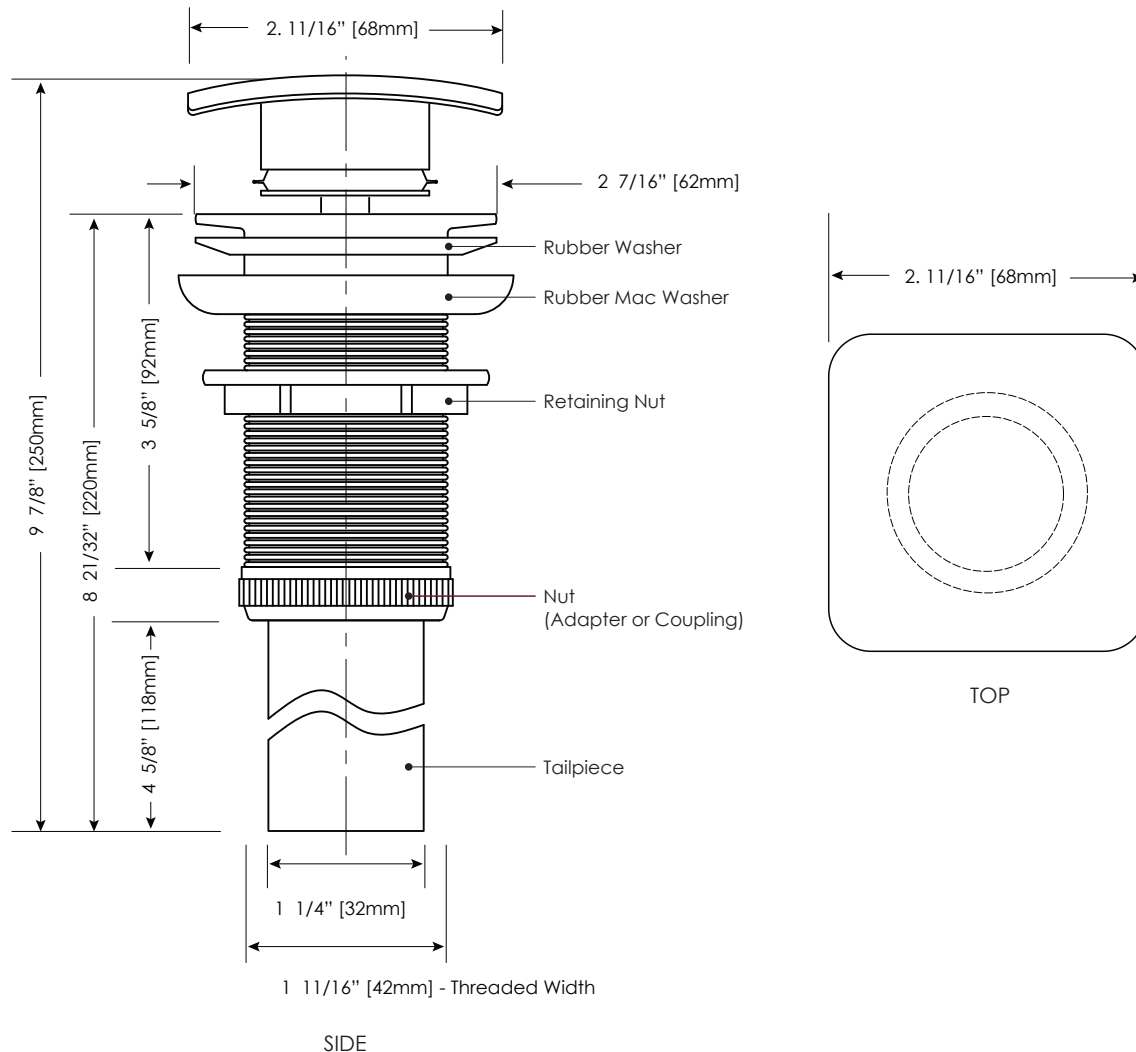

### FEATURES

- Brass construction
- For lavatory installations without an overflow
- Available in brushed nickel or chrome
- Brass tailpiece

### NOMINAL DIMENSIONS

- 2 11/16" Width (dome) x 9 7/8" Height (overall)

### PRODUCT DIAGRAM

\* Please note that all stated sizes are nominal. Measurements were taken to outside edges.