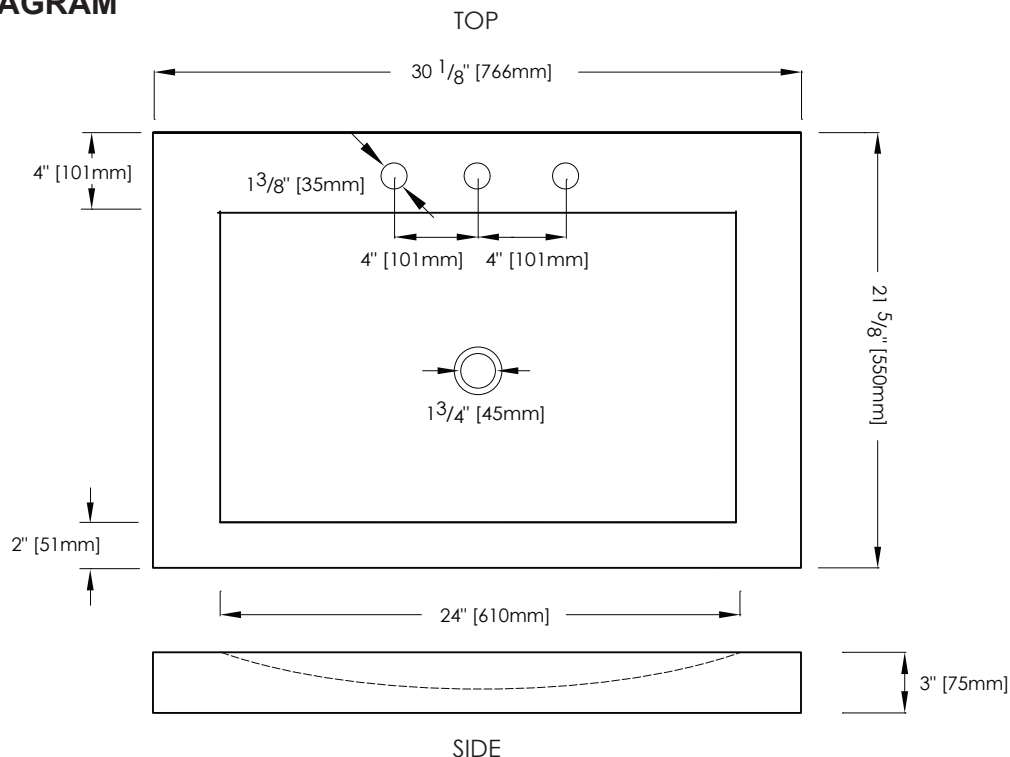

PRODUCT DIAGRAM

Clean the vanity top with a soft cloth and a mild cleanser.