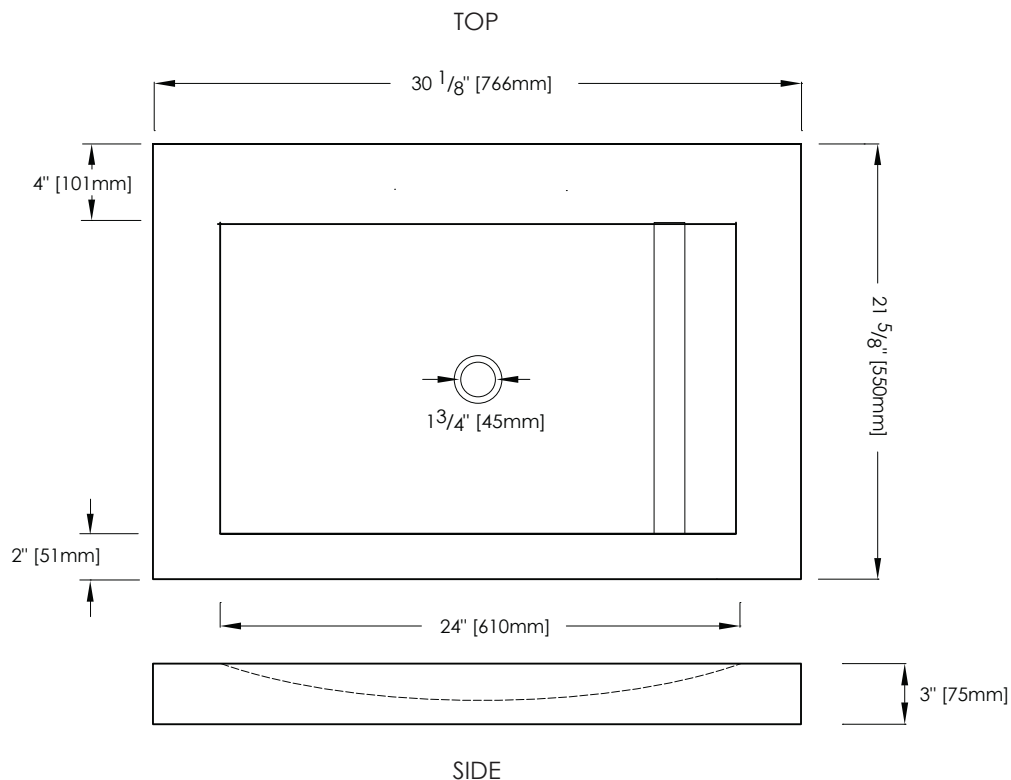

PRODUCT DIAGRAM

Clean the vanity top with a soft cloth and a mild cleanser.