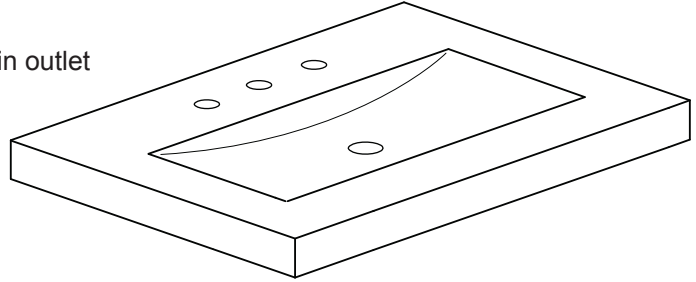

FEATURES

- Solid natural Beige Travertine, Italian White Carrara Marble, or Dark Emperador
- Integrated rectangular bowl
- Natural surface variations and markings
- Available in 24", 30", 36" and 48" sizes
- Top pre-cut for 8" widespread faucet and standard drain outlet

COLORS / FINISHES

- DE: Dark Emperador
- TR: Beige Travertine
- WT: White Carrara Marble

NOMINAL DIMENSIONS

- 24 1/8" Width x 21 5/8" Depth x 3" Height

SPECIFIED MODEL

| MODEL | DESCRIPTION | COLORS / FINISHES |
|----------|--------------------------|---|
| SVT240DE | 24" Stone Integrated Top | <input type="checkbox"/> Dark Emperador |
| SVT240TR | 24" Stone Integrated Top | <input type="checkbox"/> Beige Travertine |
| SVT240WT | 24" Stone Integrated Top | <input type="checkbox"/> White Carrara Marble |