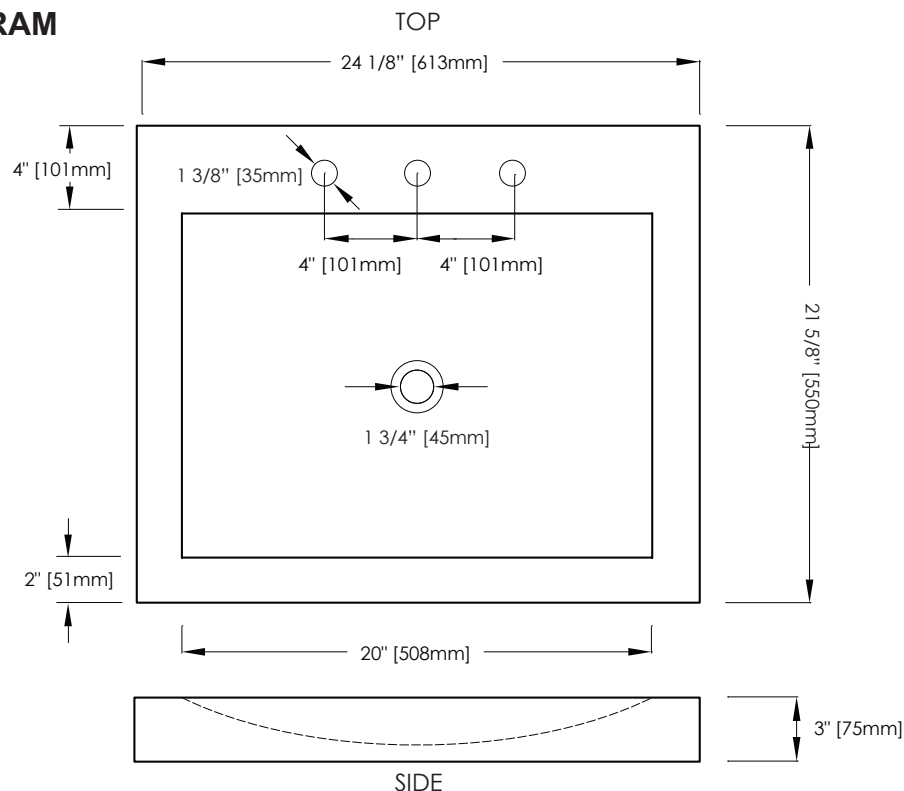

PRODUCT DIAGRAM

Clean the vanity top with a soft cloth and a mild cleanser.