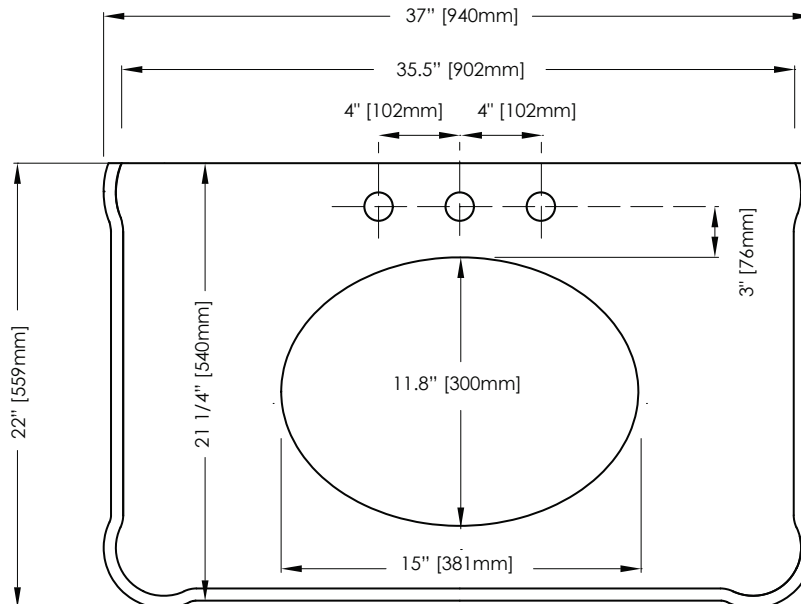

PRODUCT DIAGRAM

TOP

Clean the vanity top with a soft cloth and a mild cleanser.