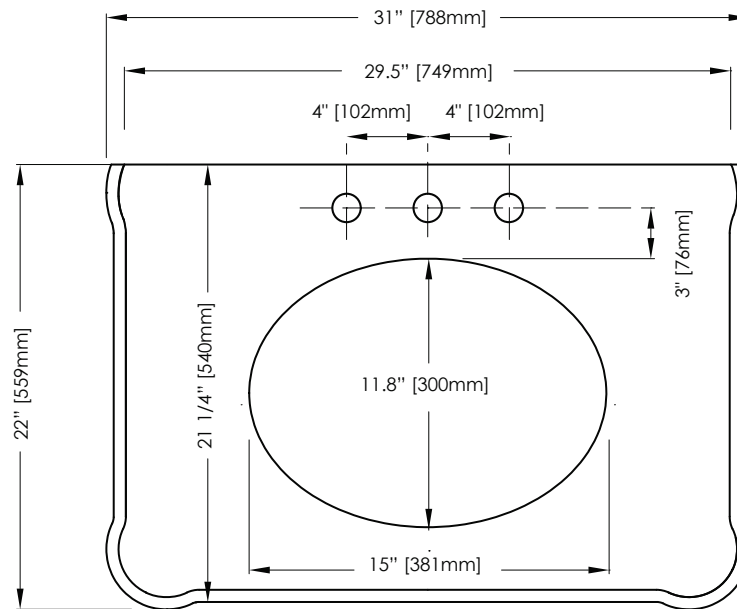

PRODUCT DIAGRAM

TOP

Clean the vanity top with a soft cloth and a mild cleanser.