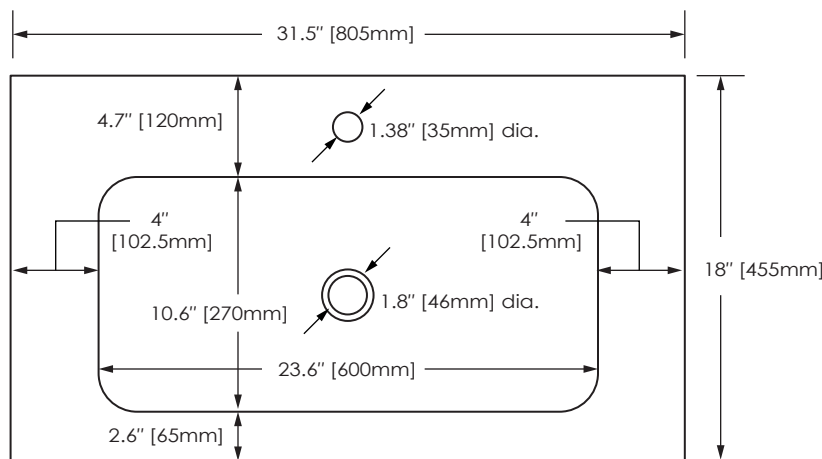

FEATURES

- Glossy white finish
- Rear overflow with rectangular integral bowl
- Top pre-cut for single-hole faucet and standard drain
- Available in 24" and 31" sizes

COLORS / FINISHES

- WT: White

NOMINAL DIMENSIONS

- 31" Width x 18" Depth

SPECIFIED MODEL

MODEL	DESCRIPTION	COLORS / FINISHES
RES81MWT	31.5" Resin top with rectangular bowl	□ White

RECOMMENDED COMPONENT		
CYLSL10CP	RYVYR Small Cylinder Faucet	□ Chrome
UM110CP	RYVYR Pop-up Umbrella Drain with Overflow	□ Chrome