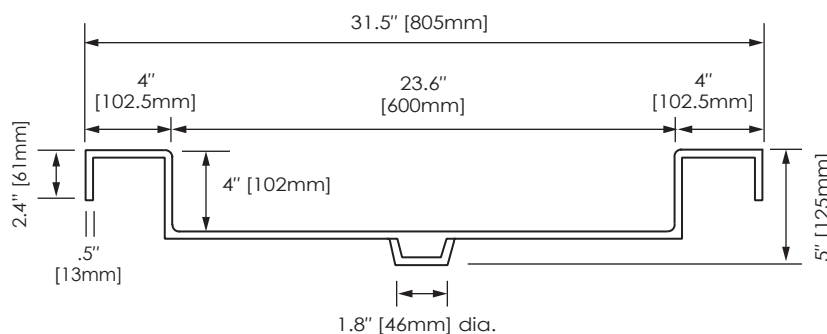

(FRONT VIEW)