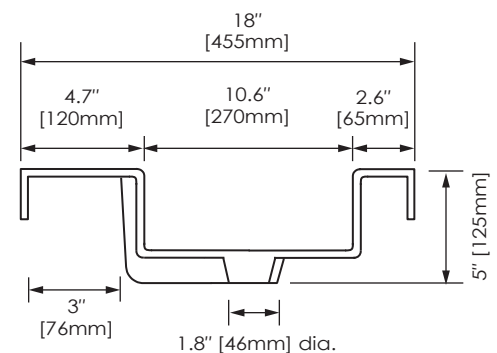

(SIDE VIEW)

Clean the vanity top with a soft cloth and a mild cleanser.