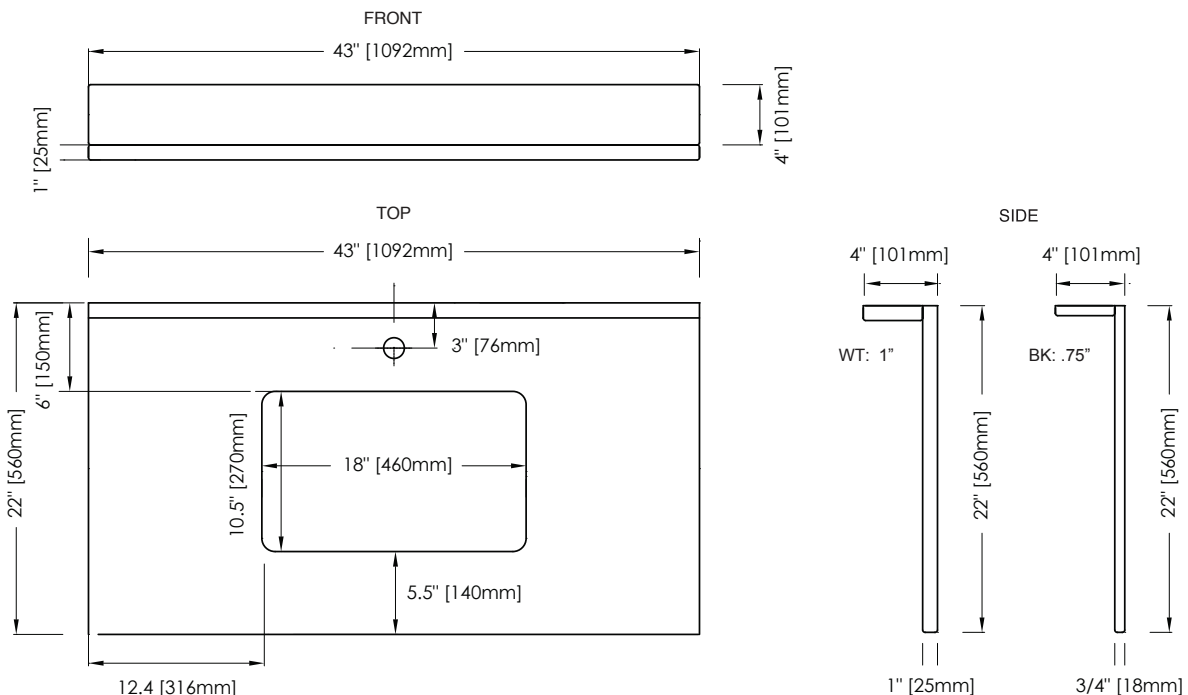

PRODUCT DIAGRAM

Clean the vanity top with a soft cloth and a mild cleanser.