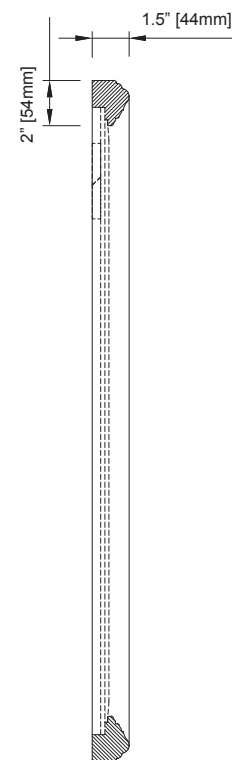

## FEATURES

- Early American design with distressed features
- Hand carved wood accents
- Solid birch construction with cherry veneer
- Complemented by matching Malago vanity
- Easy to mount using cleats

## NOMINAL DIMENSIONS

- 28" Width x 32" Height

## SPECIFIED MODEL

MODEL	DESCRIPTION	COLORS / FINISHES
M-MALAGO-28DM	28" MALAGO Mirror	<input type="checkbox"/> Distressed Maple

RECOMMENDED COMPONENTS		
V-MALAGO-30DM	30" MALAGO Vanity	<input type="checkbox"/> Distressed Maple
S-MALAGO-30BK	30" MALAGO Vanity Top	<input type="checkbox"/> Black
S-MALAGO-30DE	30" MALAGO Vanity Top	<input type="checkbox"/> Dark Emperador
CUM177OV	Vitreous China Undermount Sink	<input type="checkbox"/> White
UM110BN/CP	Ryvyr Umbrella Drain with Overflow	<input type="checkbox"/> Brushed Nickel <input type="checkbox"/> Chrome

## PRODUCT DIAGRAM

FRONT

SIDE